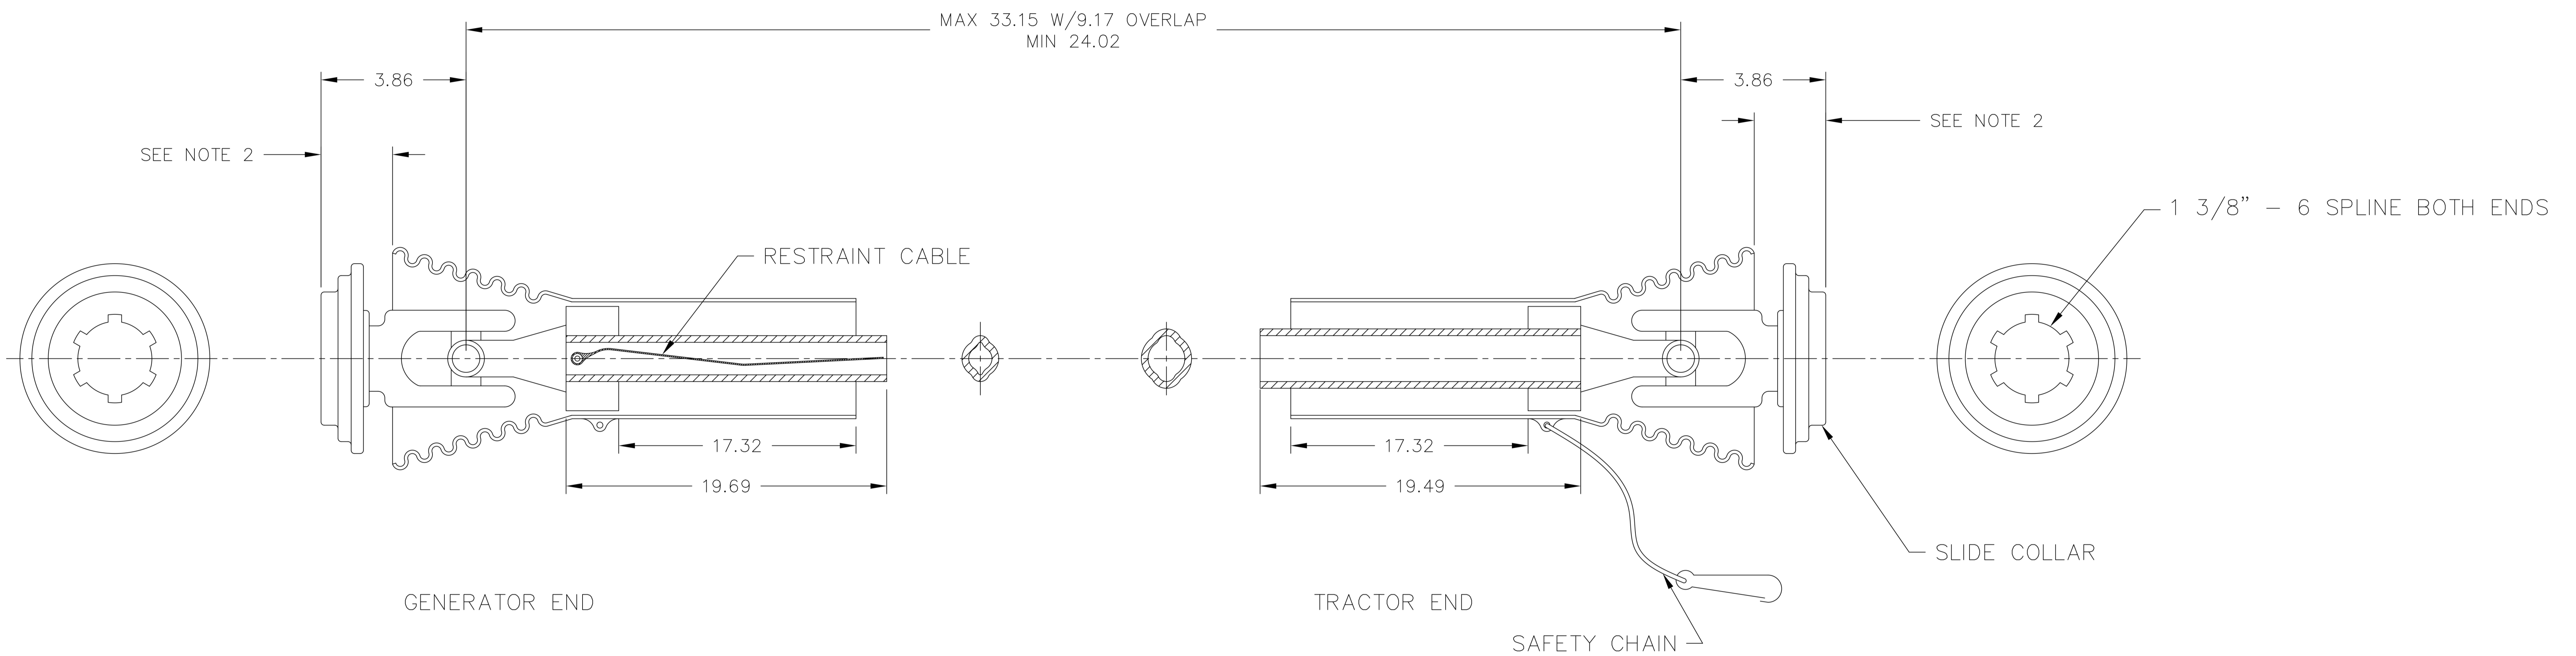

# FOR MODELS W10PTOS, W15PTOS (515 RPM)

THIS DRAWING CONTAINS PROPRIETARY INFORMATION BELONGING TO WINPOWER. UNAUTHORIZED USE IS PROHIBITED.	DRAWN BY	DATE	CH'KD BY	DATE	APP'D BY	DATE	SCALE
	DJR	5/16/14					
	MATERIAL:						
	FINISH		TITLE				
	ASS'Y		T-BAR SPEC SHEET				
MODEL	10 - 25 TPH						
						PART NO.	300228