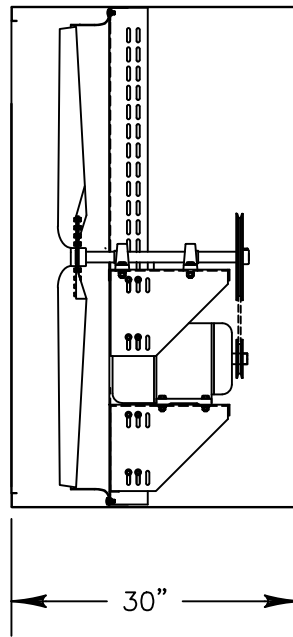

DISCHARGE VIEW

INTAKE VIEW

### Exhaust Fan Specifications

Blade Diameter:	54"	Motor Enclosure:	ODP
Drive:	Belt	Duty Cycle:	Continuous Duty
Horsepower:	3	Guards:	N/A
Voltage:	115/230	Power Cord:	N/A
Phase:	1		
RPM:	620		

\*See TriangleFans.com for performance specifications  
 \*Specifications are subject to change without notice