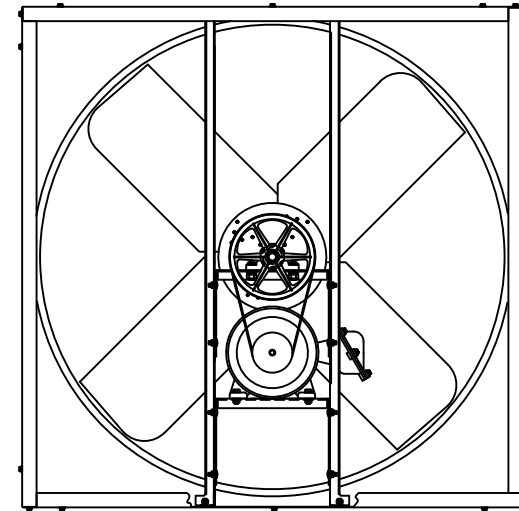

DISCHARGE VIEW

INTAKE VIEW

### Exhaust Fan Specifications

Blade Diameter:	54"	Motor Enclosure:	ODP
Drive:	Belt	Duty Cycle:	Continuous Duty
Horsepower:	3	Guards:	N/A
Voltage:	115/230	Power Cord:	N/A
Phase:	1		
RPM:	620		

\*See TriangleFans.com for performance specifications  
 \*Specifications are subject to change without notice