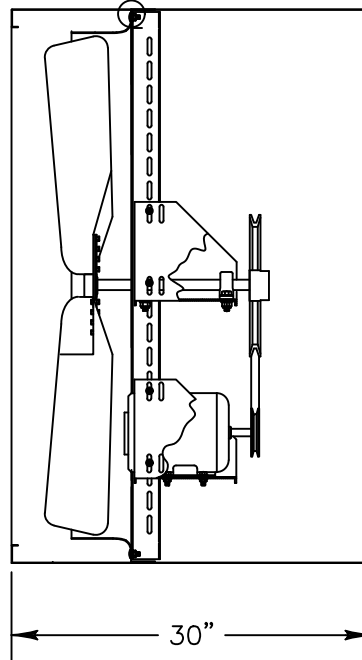

DISCHARGE VIEW

INTAKE VIEW

### Exhaust Fan Specifications

Blade Diameter:	42"	Motor Enclosure:	ODP
Drive:	Belt	Duty Cycle:	Continuous Duty
Horsepower:	2	Guards:	N/A
Voltage:	230/460	Power Cord:	N/A
Phase:	3		
RPM:	630		

\*See TriangleFans.com for performance specifications  
 \*Specifications are subject to change without notice