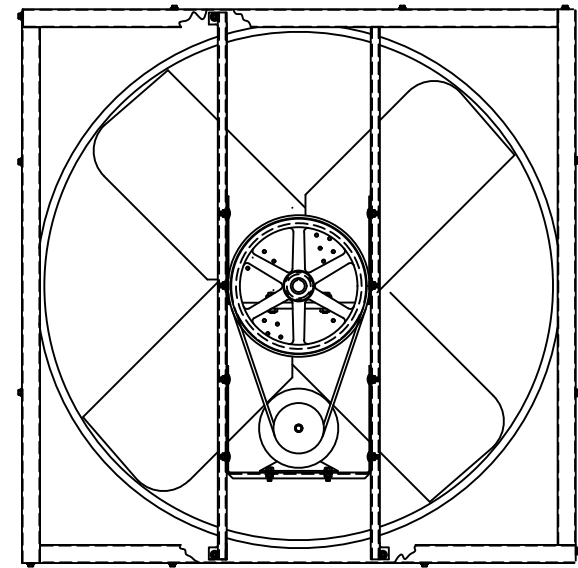

DISCHARGE VIEW

INTAKE VIEW

### Exhaust Fan Specifications

Blade Diameter:	42"	Motor Enclosure:	ODP
Drive:	Belt	Duty Cycle:	Continuous Duty
Horsepower:	2	Guards:	N/A
Voltage:	230/460	Power Cord:	N/A
Phase:	3		
RPM:	630		

\*See TriangleFans.com for performance specifications  
 \*Specifications are subject to change without notice