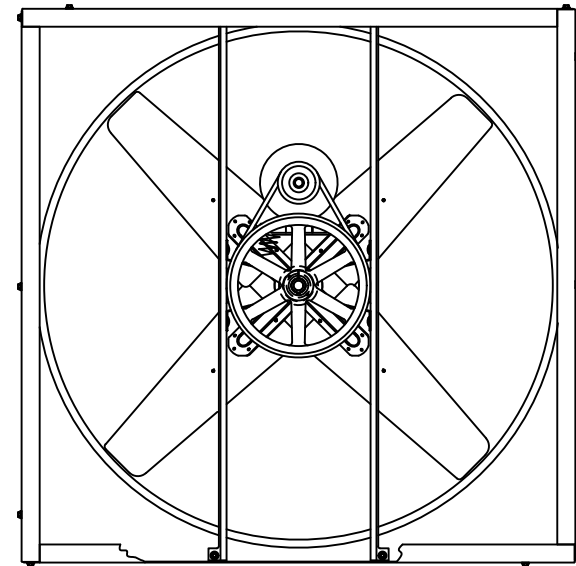

DISCHARGE VIEW

INTAKE VIEW

Exhaust Fan Specifications

Blade Diameter:	42"	Motor Enclosure:	ODP
Drive:	Belt	Duty Cycle:	Continuous Duty
Horsepower:	1	Guards:	N/A
Voltage:	230/460	Power Cord:	N/A
Phase:	3		
RPM:	475		