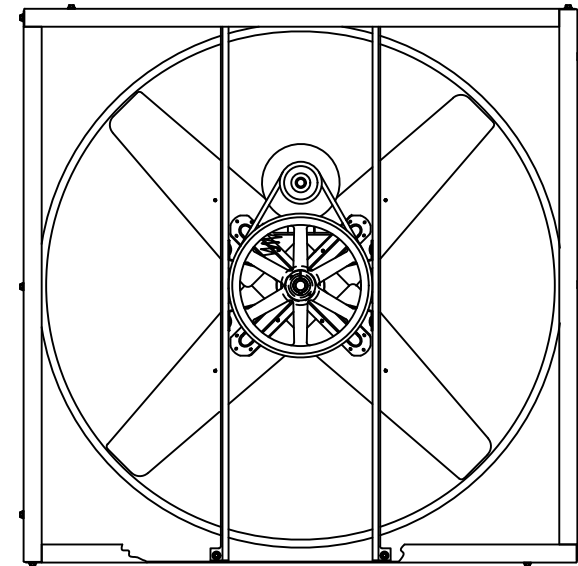

DISCHARGE VIEW

INTAKE VIEW

Exhaust Fan Specifications

Blade Diameter:	42"	Motor Enclosure:	ODP
Drive:	Belt	Duty Cycle:	Continuous Duty
Horsepower:	3/4	Guards:	N/A
Voltage:	230/460	Power Cord:	N/A
Phase:	3		
RPM:	565		