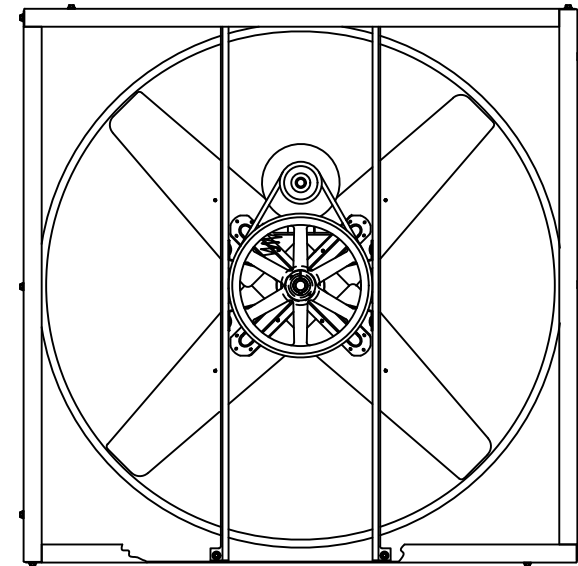

DISCHARGE VIEW

INTAKE VIEW

### Exhaust Fan Specifications

Blade Diameter:	42"	Motor Enclosure:	ODP
Drive:	Belt	Duty Cycle:	Continuous Duty
Horsepower:	1/2	Guards:	N/A
Voltage:	230	Power Cord:	N/A
Phase:	1		
RPM:	495		

\*See TriangleFans.com for performance specifications  
 \*Specifications are subject to change without notice