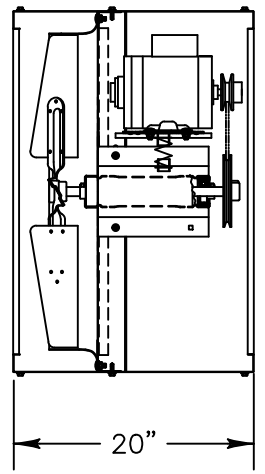

DISCHARGE VIEW

INTAKE VIEW

Exhaust Fan Specifications

Blade Diameter:	24"	Motor Enclosure:	ODP
Drive:	Belt	Duty Cycle:	Continuous Duty
Horsepower:	1/2	Guards:	N/A
Voltage:	230	Power Cord:	N/A
Phase:	1		
RPM:	840		