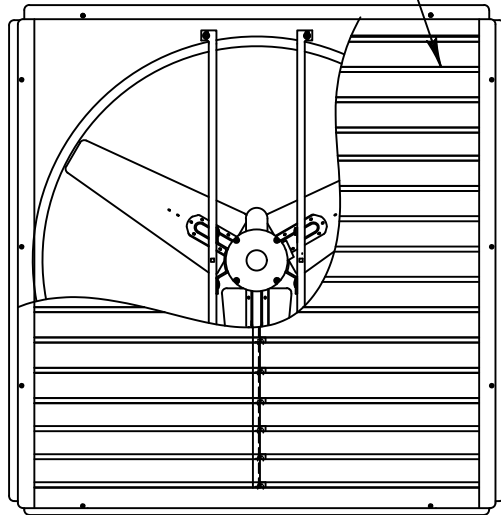

SHUTTER SHOWN
CUTAWAY FOR CLARITY

Fan Specifications

Blade Diameter:	42"	Motor Enclosure:	TEAO
Drive:	Direct	Duty Cycle:	Continuous Duty
Horsepower:	1/2	Guard:	1"X2" Bird Screen
Voltage:	230	Power Cord:	6' with molded plug
Phase:	1		
RPM:	810		

*See TriangleFans.com for performance specifications

*Specifications are subject to change without notice

SLW4213D

NOT TO SCALE | 7 AUG 2019