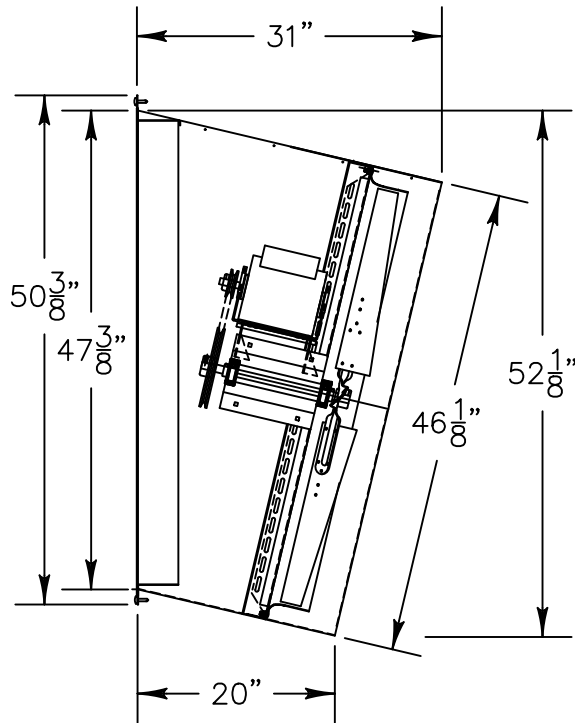

SHUTTER SHOWN
CUTAWAY FOR CLARITY

Fan Specifications

| | | | |
|-----------------|------|------------------|----------------------|
| Blade Diameter: | 42" | Motor Enclosure: | TEAO |
| Drive: | Belt | Duty Cycle: | Continuous Duty |
| Horsepower: | 1/2 | Guard: | 1"X2" Bird Screen |
| Voltage: | 230 | Power Cord: | 10' with molded plug |
| Phase: | 1 | | |
| RPM: | 499 | | |

*See TriangleFans.com for performance specifications

*Specifications are subject to change without notice

SLW4213

NOT TO SCALE | 7 AUG 2019