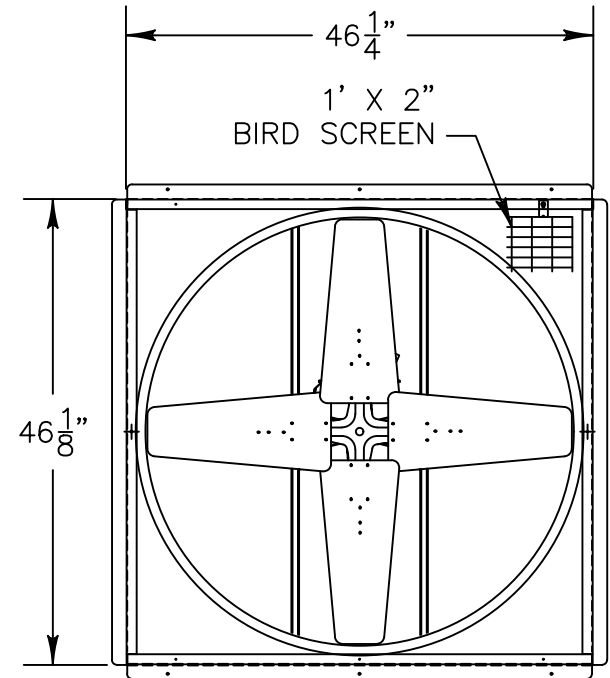

SHUTTER SHOWN
CUTAWAY FOR CLARITY

Fan Specifications

| | | | |
|-----------------|------|------------------|----------------------|
| Blade Diameter: | 42" | Motor Enclosure: | TEAO |
| Drive: | Belt | Duty Cycle: | Continuous Duty |
| Horsepower: | 1/2 | Guard: | 1"X2" Bird Screen |
| Voltage: | 230 | Power Cord: | 10' with molded plug |
| Phase: | 1 | | |
| RPM: | 499 | | |

*See TriangleFans.com for performance specifications

*Specifications are subject to change without notice

SLW4213

NOT TO SCALE | 7 AUG 2019