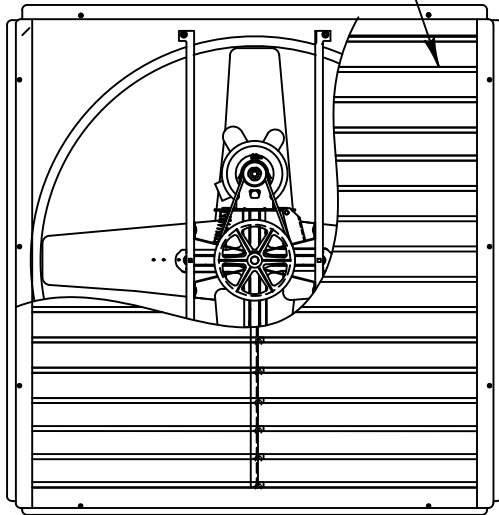

SHUTTER SHOWN
CUTAWAY FOR CLARITY

Fan Specifications

| | | | |
|-----------------|------|------------------|----------------------|
| Blade Diameter: | 42" | Motor Enclosure: | TEAO |
| Drive: | Belt | Duty Cycle: | Continuous Duty |
| Horsepower: | 1/2 | Guard: | 1"X2" Bird Screen |
| Voltage: | 230 | Power Cord: | 10' with molded plug |
| Phase: | 1 | | |
| RPM: | 499 | | |

*See TriangleFans.com for performance specifications

*Specifications are subject to change without notice

SLW4213

NOT TO SCALE | 7 AUG 2019