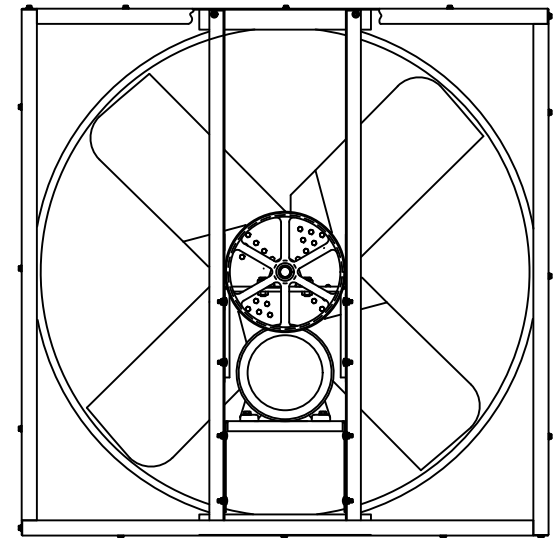

INTAKE VIEW

DISCHARGE VIEW

Supply Fan Specifications

Blade Diameter:	60"	Motor Enclosure:	ODP
Drive:	Belt	Duty Cycle:	Continuous Duty
Horsepower:	3	Guards:	N/A
Voltage:	230/460	Power Cord:	N/A
Phase:	3		
RPM:	610		