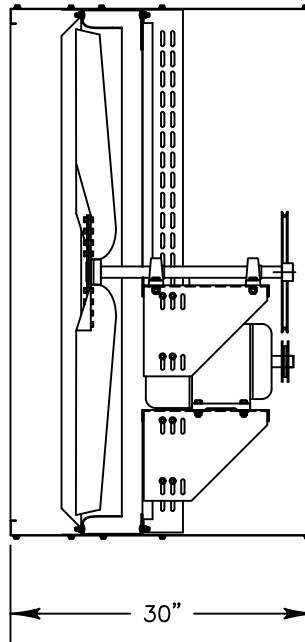

INTAKE VIEW

DISCHARGE VIEW

Supply Fan Specifications

Blade Diameter:	60"	Motor Enclosure:	ODP
Drive:	Belt	Duty Cycle:	Continuous Duty
Horsepower:	3	Guards:	N/A
Voltage:	230/460	Power Cord:	N/A
Phase:	3		
RPM:	610		