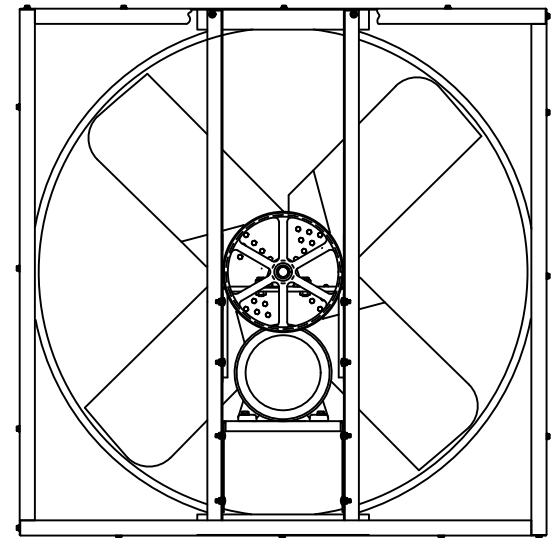

INTAKE VIEW

DISCHARGE VIEW

Supply Fan Specifications

Blade Diameter:	54"	Motor Enclosure:	TEFC
Drive:	Belt	Duty Cycle:	Continuous Duty
Horsepower:	3	Guards:	N/A
Voltage:	230/460	Power Cord:	N/A
Phase:	3		
RPM:	620		