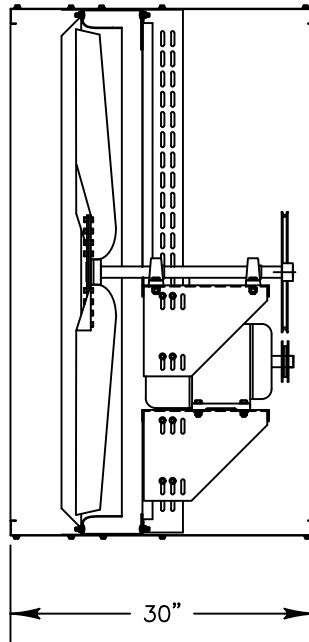

INTAKE VIEW

DISCHARGE VIEW

Supply Fan Specifications

Blade Diameter:	54"	Motor Enclosure:	TEFC
Drive:	Belt	Duty Cycle:	Continuous Duty
Horsepower:	3	Guards:	N/A
Voltage:	230/460	Power Cord:	N/A
Phase:	3		
RPM:	620		

*See TriangleFans.com for performance specifications

*Specifications are subject to change without notice

RV15418T-X

NOT TO SCALE | 7 OCT 2015