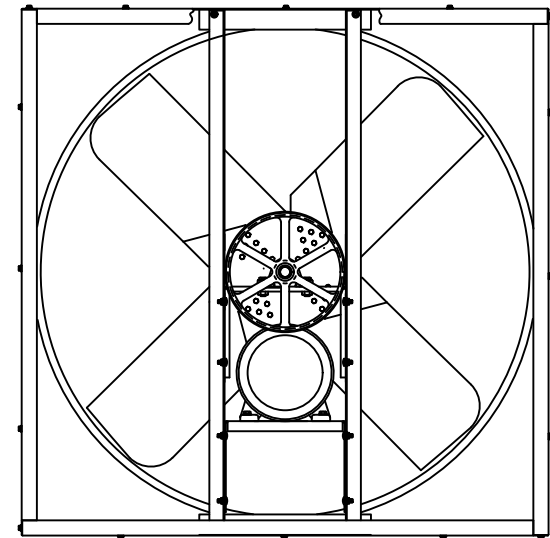

INTAKE VIEW

DISCHARGE VIEW

Supply Fan Specifications

Blade Diameter:	54"	Motor Enclosure:	ODP
Drive:	Belt	Duty Cycle:	Continuous Duty
Horsepower:	3	Guards:	N/A
Voltage:	230/460	Power Cord:	N/A
Phase:	3		
RPM:	620		