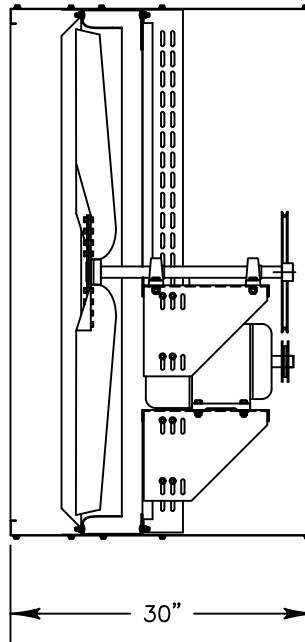

INTAKE VIEW

DISCHARGE VIEW

Supply Fan Specifications

Blade Diameter:	54"	Motor Enclosure:	ODP
Drive:	Belt	Duty Cycle:	Continuous Duty
Horsepower:	3	Guards:	N/A
Voltage:	230/460	Power Cord:	N/A
Phase:	3		
RPM:	620		

*See TriangleFans.com for performance specifications

*Specifications are subject to change without notice

RVI5418-X

NOT TO SCALE | 7 OCT 2015