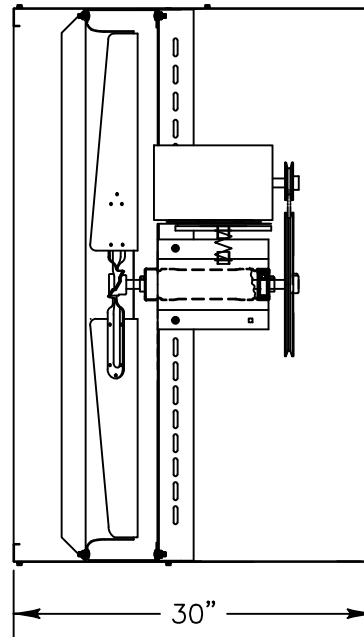

INTAKE VIEW

DISCHARGE VIEW

Supply Fan Specifications

Blade Diameter:	42"	Motor Enclosure:	ODP
Drive:	Belt	Duty Cycle:	Continuous Duty
Horsepower:	1.5	Guards:	N/A
Voltage:	230/460	Power Cord:	N/A
Phase:	3		
RPM:	500		