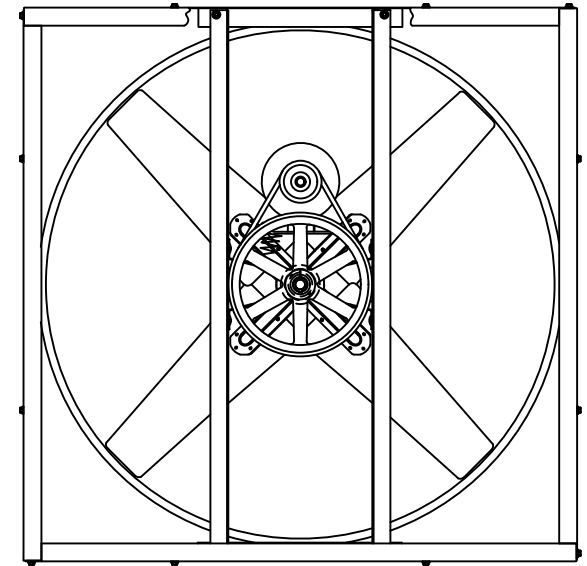

INTAKE VIEW

DISCHARGE VIEW

Supply Fan Specifications

Blade Diameter:	42"	Motor Enclosure:	ODP
Drive:	Belt	Duty Cycle:	Continuous Duty
Horsepower:	1.5	Guards:	N/A
Voltage:	230/460	Power Cord:	N/A
Phase:	3		
RPM:	500		