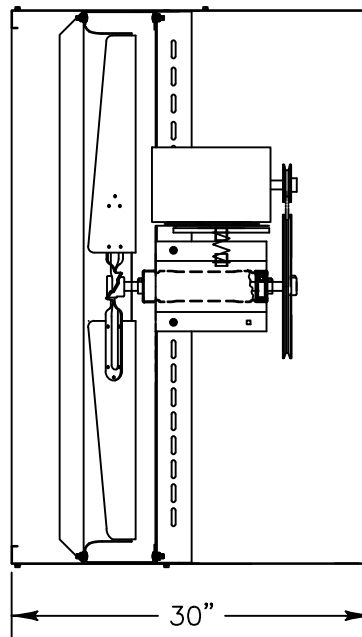

INTAKE VIEW

DISCHARGE VIEW

Supply Fan Specifications

Blade Diameter:	42"	Motor Enclosure:	ODP
Drive:	Belt	Duty Cycle:	Continuous Duty
Horsepower:	1	Guards:	N/A
Voltage:	115/230	Prewired:	115v
Phase:	1	Power Cord:	10' with molded plug
RPM:	475		