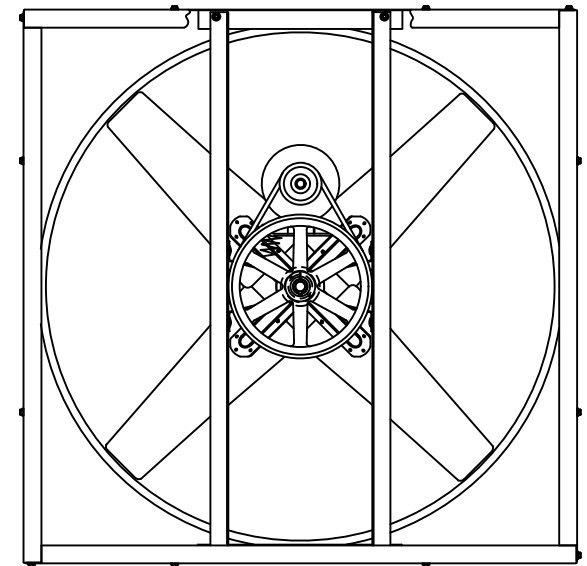

INTAKE VIEW

DISCHARGE VIEW

Supply Fan Specifications

Blade Diameter:	42"	Motor Enclosure:	ODP
Drive:	Belt	Duty Cycle:	Continuous Duty
Horsepower:	1	Guards:	N/A
Voltage:	115/230	Prewired:	115v
Phase:	1	Power Cord:	10' with molded plug
RPM:	475		