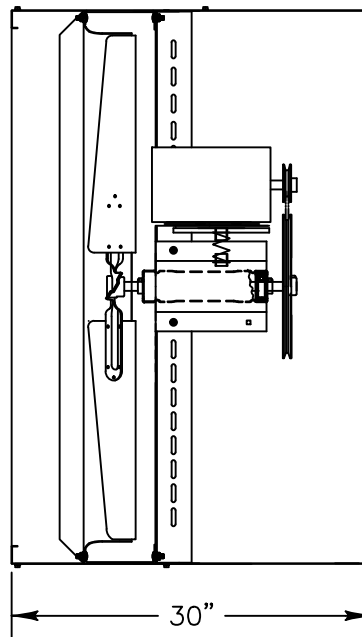

INTAKE VIEW

DISCHARGE VIEW

Supply Fan Specifications

Blade Diameter:	42"	Motor Enclosure:	TEFC
Drive:	Belt	Duty Cycle:	Continuous Duty
Horsepower:	3/4	Guards:	N/A
Voltage:	115/230	Prewired:	115v
Phase:	1	Power Cord:	10' with molded plug
RPM:	565		