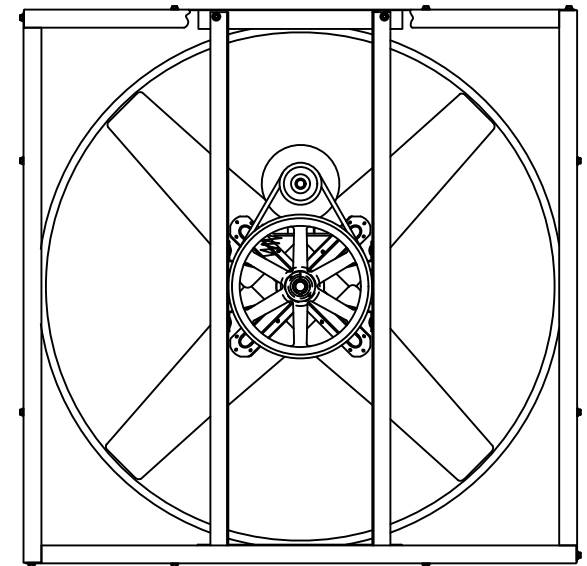

INTAKE VIEW

DISCHARGE VIEW

Supply Fan Specifications

Blade Diameter:	42"	Motor Enclosure:	TEFC
Drive:	Belt	Duty Cycle:	Continuous Duty
Horsepower:	3/4	Guards:	N/A
Voltage:	115/230	Prewired:	115v
Phase:	1	Power Cord:	10' with molded plug
RPM:	565		