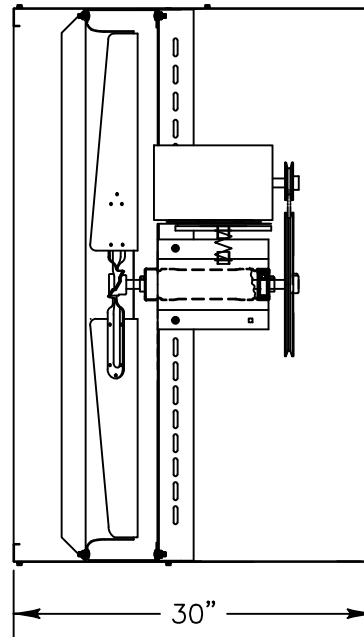

INTAKE VIEW

DISCHARGE VIEW

Supply Fan Specifications

Blade Diameter:	42"	Motor Enclosure:	ODP
Drive:	Belt	Duty Cycle:	Continuous Duty
Horsepower:	3/4	Guards:	N/A
Voltage:	230/460	Power Cord:	N/A
Phase:	3		
RPM:	565		

*See TriangleFans.com for performance specifications

*Specifications are subject to change without notice

RVI4214-X

NOT TO SCALE | 6 OCT 2015