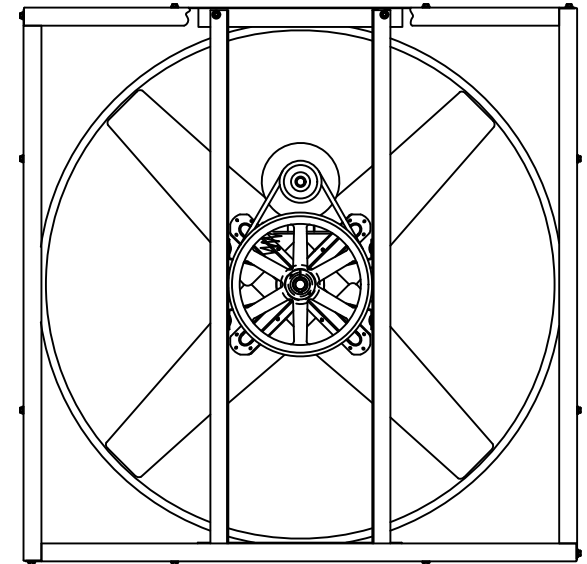

INTAKE VIEW

DISCHARGE VIEW

Supply Fan Specifications

Blade Diameter:	42"	Motor Enclosure:	ODP
Drive:	Belt	Duty Cycle:	Continuous Duty
Horsepower:	3/4	Guards:	N/A
Voltage:	230/460	Power Cord:	N/A
Phase:	3		
RPM:	565		