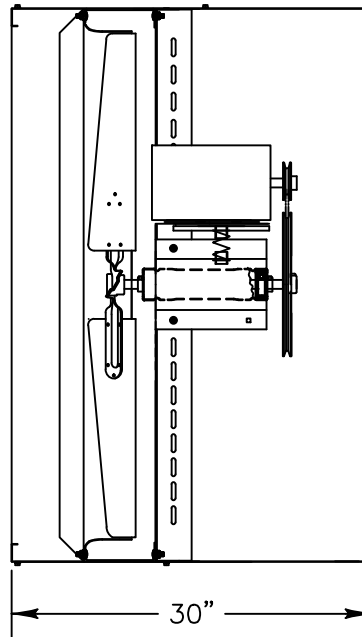

INTAKE VIEW

DISCHARGE VIEW

Supply Fan Specifications

Blade Diameter:	42"	Motor Enclosure:	ODP
Drive:	Belt	Duty Cycle:	Continuous Duty
Horsepower:	3/4	Guards:	N/A
Voltage:	115/230	Prewired:	115v
Phase:	1	Power Cord:	10' with molded plug
RPM:	565		