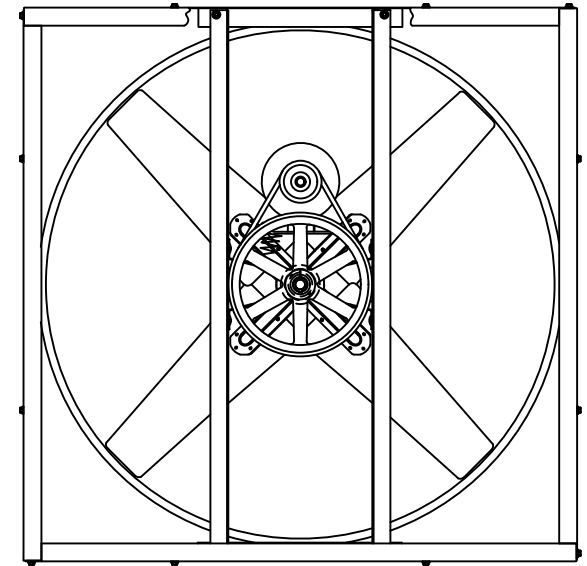

INTAKE VIEW

DISCHARGE VIEW

Supply Fan Specifications

Blade Diameter:	42"	Motor Enclosure:	ODP
Drive:	Belt	Duty Cycle:	Continuous Duty
Horsepower:	3/4	Guards:	N/A
Voltage:	115/230	Prewired:	115v
Phase:	1	Power Cord:	10' with molded plug
RPM:	565		