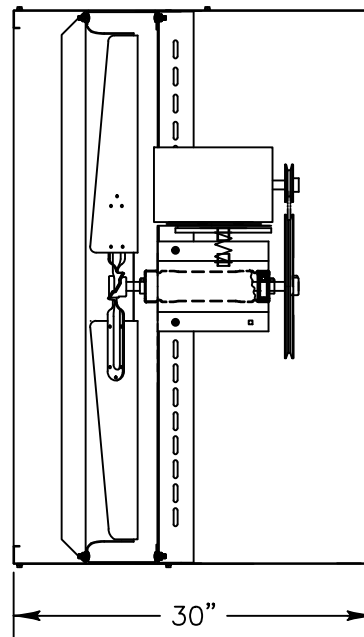

INTAKE VIEW

DISCHARGE VIEW

### Supply Fan Specifications

Blade Diameter:	42"	Motor Enclosure:	ODP
Drive:	Belt	Duty Cycle:	Continuous Duty
Horsepower:	1/2	Guards:	N/A
Voltage:	230/460	Power Cord:	N/A
Phase:	3		
RPM:	495		

\*See TriangleFans.com for performance specifications