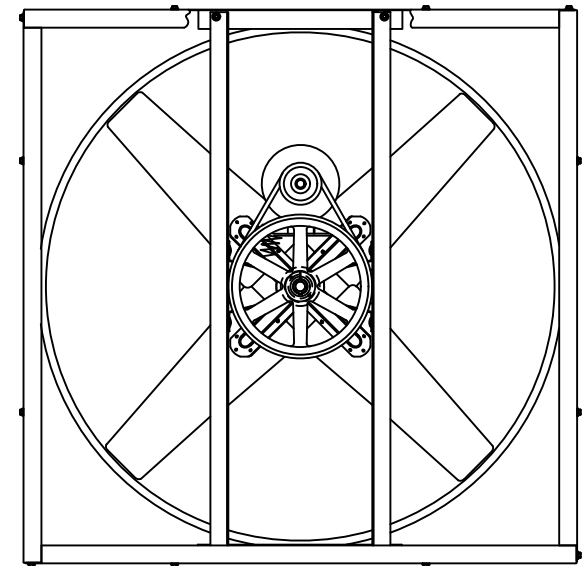

INTAKE VIEW

DISCHARGE VIEW

### Supply Fan Specifications

Blade Diameter:	42"	Motor Enclosure:	ODP
Drive:	Belt	Duty Cycle:	Continuous Duty
Horsepower:	1/2	Guards:	N/A
Voltage:	230/460	Power Cord:	N/A
Phase:	3		
RPM:	495		

\*See TriangleFans.com for performance specifications