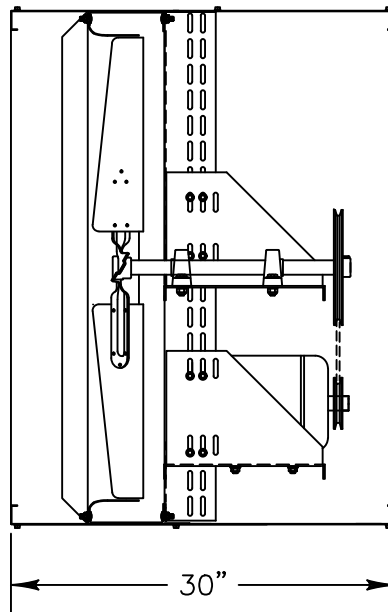

INTAKE VIEW

DISCHARGE VIEW

Supply Fan Specifications

Blade Diameter:	36"	Motor Enclosure:	ODP
Drive:	Belt	Duty Cycle:	Continuous Duty
Horsepower:	2	Guards:	N/A
Voltage:	230/460	Power Cord:	N/A
Phase:	3		
RPM:	830		