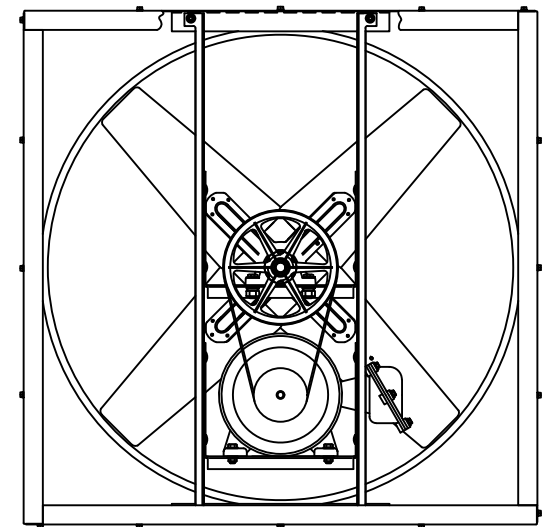

INTAKE VIEW

DISCHARGE VIEW

Supply Fan Specifications

Blade Diameter:	36"	Motor Enclosure:	ODP
Drive:	Belt	Duty Cycle:	Continuous Duty
Horsepower:	2	Guards:	N/A
Voltage:	230/460	Power Cord:	N/A
Phase:	3		
RPM:	830		