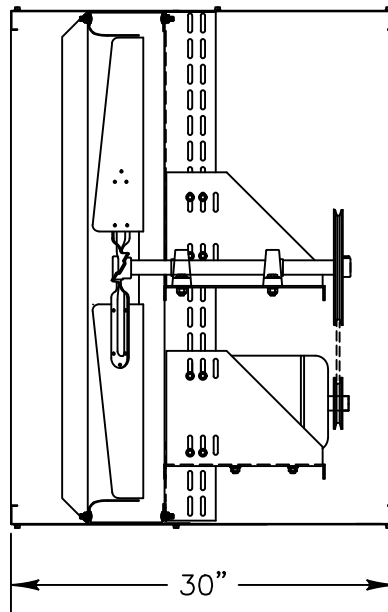

INTAKE VIEW

DISCHARGE VIEW

Supply Fan Specifications

Blade Diameter:	36"	Motor Enclosure:	ODP
Drive:	Belt	Duty Cycle:	Continuous Duty
Horsepower:	2	Guards:	N/A
Voltage:	115/230	Power Cord:	N/A
Phase:	1		
RPM:	830		