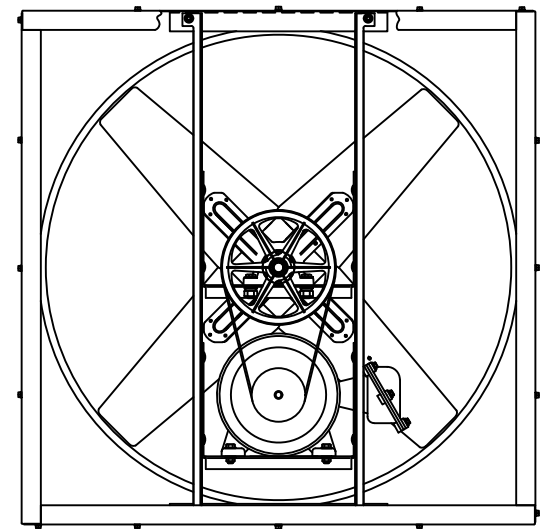

INTAKE VIEW

DISCHARGE VIEW

Supply Fan Specifications

Blade Diameter:	36"	Motor Enclosure:	ODP
Drive:	Belt	Duty Cycle:	Continuous Duty
Horsepower:	2	Guards:	N/A
Voltage:	115/230	Power Cord:	N/A
Phase:	1		
RPM:	830		