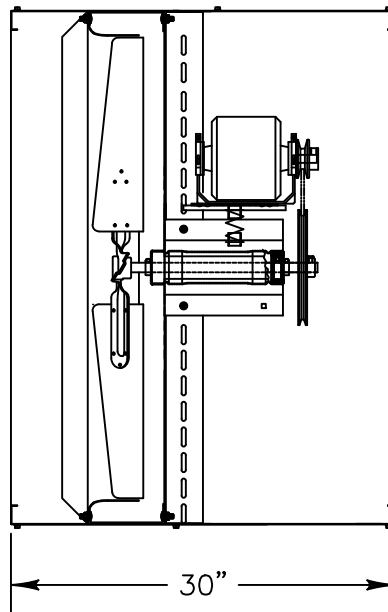

INTAKE VIEW

DISCHARGE VIEW

Supply Fan Specifications

Blade Diameter:	36"	Motor Enclosure:	ODP
Drive:	Belt	Duty Cycle:	Continuous Duty
Horsepower:	1	Guards:	N/A
Voltage:	230/460	Power Cord:	N/A
Phase:	3		
RPM:	555		

*See TriangleFans.com for performance specifications
 *Specifications are subject to change without notice

RVI3615-X

NOT TO SCALE | 28 SEP 2015