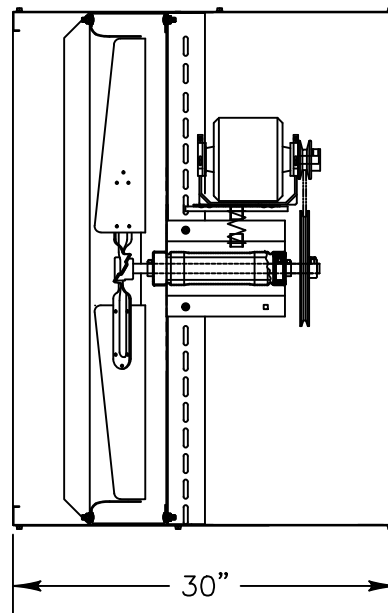

INTAKE VIEW

DISCHARGE VIEW

Supply Fan Specifications

Blade Diameter:	36"	Motor Enclosure:	ODP
Drive:	Belt	Duty Cycle:	Continuous Duty
Horsepower:	3/4	Guards:	N/A
Voltage:	230/460	Power Cord:	N/A
Phase:	3		
RPM:	540		

*See TriangleFans.com for performance specifications
 *Specifications are subject to change without notice

RVI3614-X

NOT TO SCALE | 28 SEP 2015