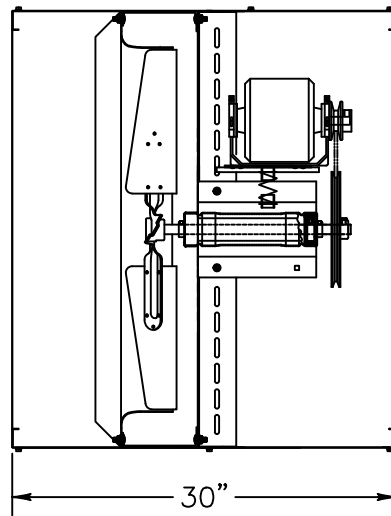

INTAKE VIEW

DISCHARGE VIEW

Supply Fan Specifications

Blade Diameter:	30"	Motor Enclosure:	ODP
Drive:	Belt	Duty Cycle:	Continuous Duty
Horsepower:	3/4	Guards:	N/A
Voltage:	230/460	Power Cord:	N/A
Phase:	3		
RPM:	740		

*See TriangleFans.com for performance specifications
 *Specifications are subject to change without notice

RVI3014-X

NOT TO SCALE | 1 OCT 2015