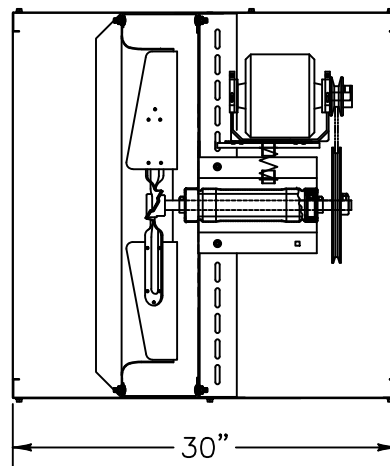

INTAKE VIEW

DISCHARGE VIEW

Supply Fan Specifications

Blade Diameter:	24"	Motor Enclosure:	TEFC
Drive:	Belt	Duty Cycle:	Continuous Duty
Horsepower:	1/2	Guards:	N/A
Voltage:	230/460	Power Cord:	N/A
Phase:	3		
RPM:	840		