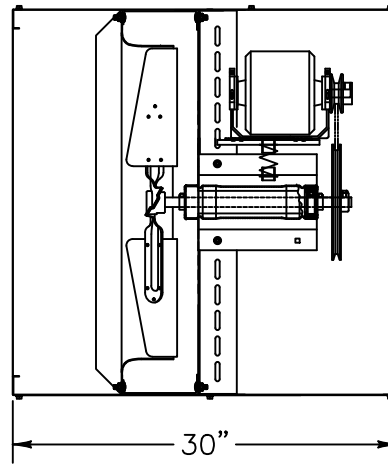

INTAKE VIEW

DISCHARGE VIEW

Supply Fan Specifications

Blade Diameter:	24"	Motor Enclosure:	ODP
Drive:	Belt	Duty Cycle:	Continuous Duty
Horsepower:	1/2	Guards:	N/A
Voltage:	230	Power Cord:	N/A
Phase:	1		
RPM:	840		

*See TriangleFans.com for performance specifications
 *Specifications are subject to change without notice

RV12413-W

NOT TO SCALE | 1 OCT 2015