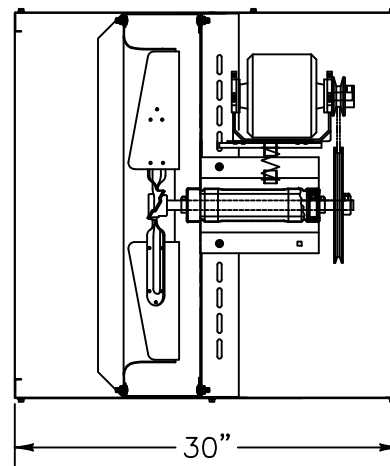

INTAKE VIEW

DISCHARGE VIEW

### Supply Fan Specifications

Blade Diameter:	24"	Motor Enclosure:	ODP
Drive:	Belt	Duty Cycle:	Continuous Duty
Horsepower:	1/3	Guards:	N/A
Voltage:	230/460	Power Cord:	N/A
Phase:	3		
RPM:	705		

\*See TriangleFans.com for performance specifications

\*Specifications are subject to change without notice

RV12412-X

NOT TO SCALE | 1 OCT 2015