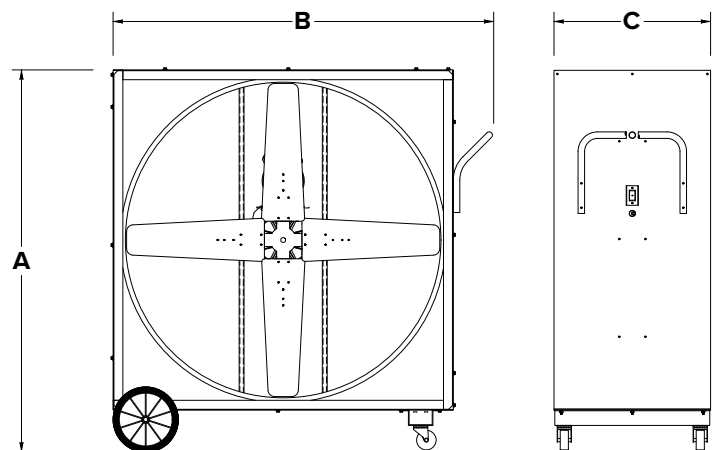

Diameter	HP	CFM	Approximate Weight	Single Phase		Three Phase
				115V	230V	230/460V
36"	1/2	10,800	180	PVI3613-V	PVI3613-W	PVI3613-X
	3/4	11,100	194	PVI3614-V	PVI3614-W	PVI3614-X
	1	12,100	205	PVI3615-V	PVI3615-W	PVI3615-X
	1 1/2	13,110	217	PVI3616-V	PVI3616-W	PVI3616-X
	2	12,780	262		PVI3617-W	PVI3617-X
	3	15,400	317			PVI3618-X
42"	1/2	13,000	239	PVI4213-V	PVI4213-W	PVI4213-X
	3/4	14,600	245	PVI4214-V	PVI4214-W	PVI4214-X
	1	16,000	262	PVI4215-V	PVI4215-W	PVI4215-X
	1 1/2	17,200	279	PVI4216-V	PVI4216-W	PVI4216-X
	2	16,800	313	PVI4217-V		PVI4217-X
48"	3/4	19,100	280	PVI4814-V	PVI4814-W	PVI4814-X
	1	20,600	295	PVI4815-V	PVI4815-W	PVI4815-X
	1 1/2	21,500	310	PVI4816-V	PVI4816-W	PVI4816-X
	2	21100	332	PVI4817-V		PVI4817-X
	3	23700	392			PVI4818-X
	5	28800	412			PVI4819-X
54"	2	25500	448	PVI5417-V		PVI5417-X
	3	29800	443			PVI5418-X
	5	37300	451			PVI5419-X
60"	2	30800	545	PVI6017-V		PVI6017-X
	3	34700	538			PVI6018-X
	5	43500	564		PVI6019-W	PVI6019-X

Diameter	HP	A	B	C
36"	UP TO 1.5 HP	44"	46"	24"
	2 HP AND UP	44"	46"	30"
42"	UP TO 1.5 HP	50"	52"	24"
	2 HP AND UP	50"	52"	30"
48"	UP TO 1.5 HP	56"	58"	24"
	2 HP AND UP	56"	58"	30"
54"	ALL	66"	68"	30"
60"	ALL	72"	74"	30"

PORTABLE FANS: PVI

501-982-7558 ▶ TriangleFans.com