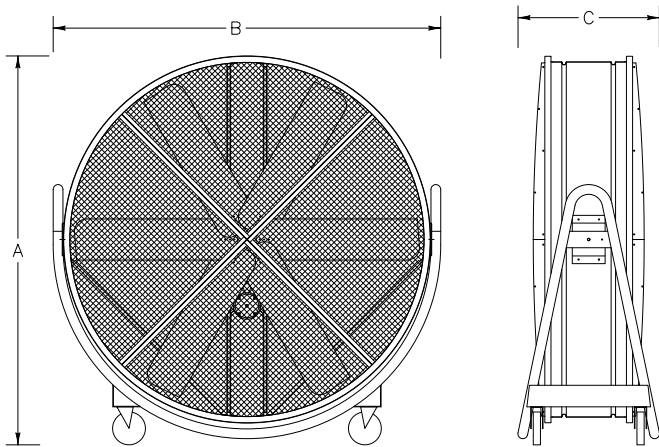

GENTLE BREEZE

Model	Volts	Phase	AMPS	Fan Weight	Shipping Weight
GB8415-V	115	1-Phase	10	680	1030
GB8415-W	230	1-Phase	5		

GB WITH SPEED CONTROL

Model	Volts	Phase	AMPS	Fan Weight	Shipping Weight
GB8415SC-V	115	1-Phase	10	700	1050
GB8415SC-W	230	1-Phase	5		

GENTLE BREEZE DIMENSIONS

Dimensions	A	B	C
Fan	95"	96"	35"
Crate	103"	101"	42"
Speed	220 RPM		
Sound Level	60dBa at 20' From Fan		

- Air speeds are the average velocity for each zone
- Air speeds were measured 67" from the floor
- FPM = Feet per minute