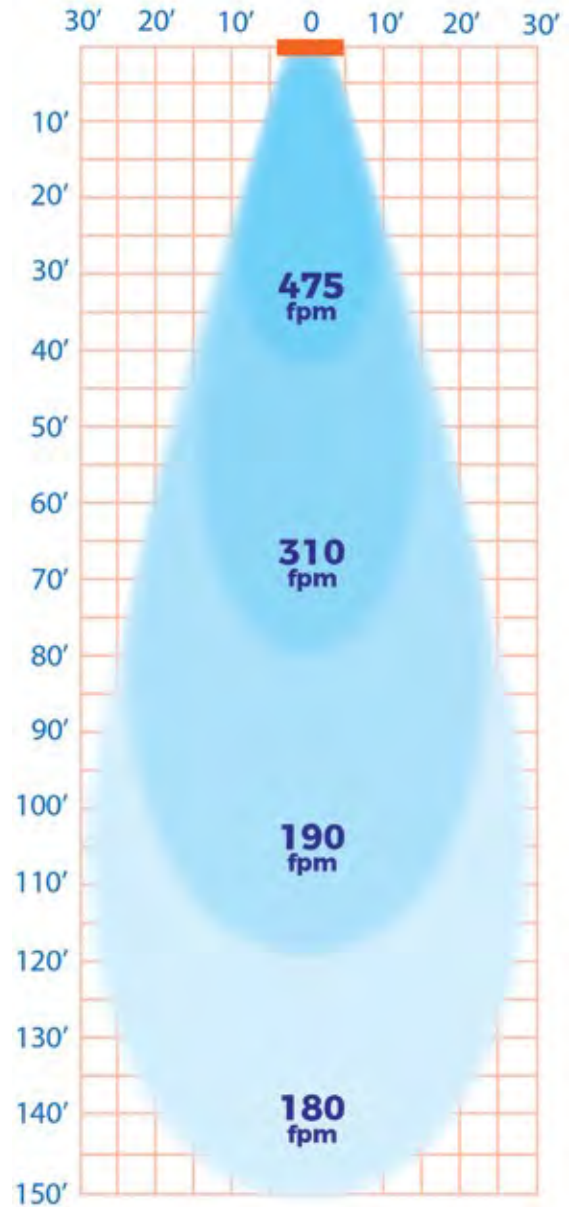

GENTLE BREEZE

Model	Volts	Phase	AMPS	Fan Weight	Shipping Weight
GB8415-V	115	1-Phase	10	680	1030
GB8415-W	230	1-Phase	5		

GB WITH SPEED CONTROL

Model	Volts	Phase	AMPS	Fan Weight	Shipping Weight
GB8415SC-V	115	1-Phase	10	700	1050
GB8415SC-W	230	1-Phase	5		

GENTLE BREEZE DIMENSIONS

Dimensions	A	B	C
Fan	95"	96"	35"
Crate	103"	101"	42"
Speed	220 RPM		
Sound Level	60dBa at 20' From Fan		

- Air speeds are the average velocity for each zone
- Air speeds were measured 67" from the floor
- FPM = Feet per minute