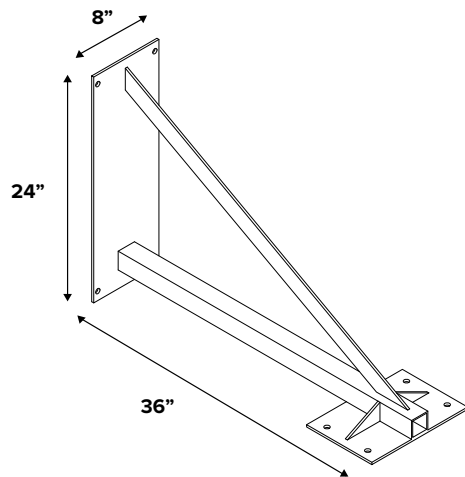

THE CMPC

- Direct drive
- Easy overhead mounting
- Safety cable included
- Tilts up/down 90° swivels 360°

The "CMPC" is great for factories, gymnasiums or anywhere there is a need to have precise directional ceiling mounted air

Model	Blade Diameter	CFM	RPM	HP	Amps	Width	Depth	Height	Approximate Weight
CMPC3021	30"	8,200 / 6,600	825 / 680	1/4	3.8	36"	12"	37"	96
CMPC3613	36"	10,900	825	1/2	6.0	44"	19"	51"	180
CMPC4213	42"	13,600	825	1/2	6.0	51"	19"	56"	190
CMPC4815	48"	19,100	850	1	9.1	57"	24"	63"	235