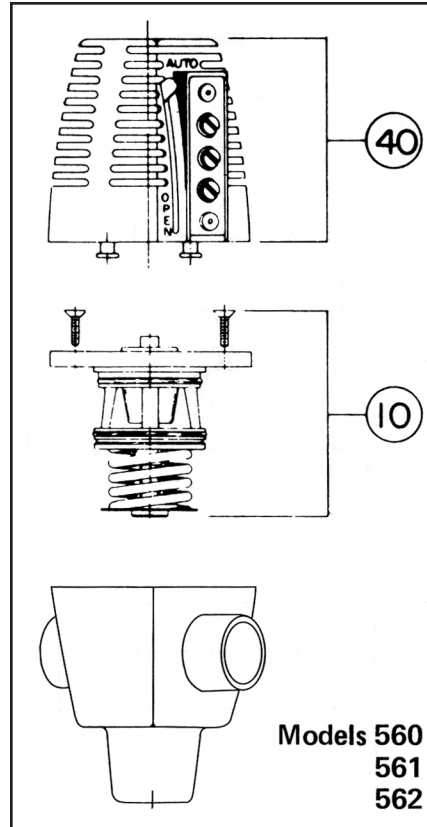

Replacement Parts List

Zone Valves

Effective: March 1, 2015

Supersedes: September 10, 2014

PRODUCT NUMBER	DESCRIPTION	ITEM #10 VALVE AND SEAT ASSEMBLY	ITEM #40 POWER UNIT	ITEM #128 GLAND ASSEMBLY
555-2 556-2 557-2	1/2" 3/4" 2 WAY VALVE 125PSI 1"	555-055RP	555-050RP	
556-G2 557-G2 5101-G2	3/4" 1" 2 WAY VALVE 125PSI 3/4"	5101-007RP	555-173RP	5101-003RP
560-2 561-2 562-2	1/2" 3/4" 3 WAY VALVE 125PSI 1"	not available	not available	
560-3 & M-3 561-3 & M-3 562-3 & M-3	1/2" 3/4" 3 WAY VALVE 125PSI 1"	562-007RP	not available	
560-4 & M-4 561-4 & M-4 562-4 & M-4	1/2" 3/4" 3 WAY VALVE 125PSI 1"	562-007RP	555-050RP	
560-5 561-5 562-5	1/2" 3/4" 3 WAY VALVE 125PSI 1"	562-015RP	555-050RP	
570-2 571-2 572-2 573-2	1/2" 3/4" 1" 2 WAY VALVE 125PSI 1 1/4"	571-004RP	555-050RP	