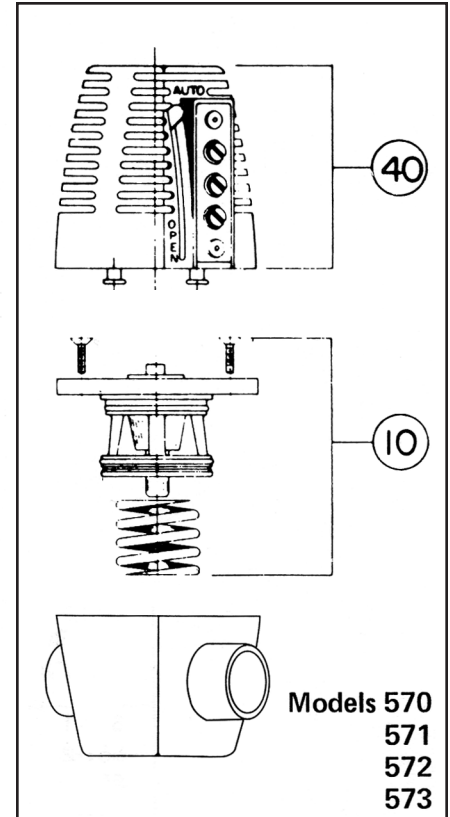

Replacement Parts List

Zone Valves

Effective: March 1, 2015

Supersedes: September 10, 2014

PRODUCT NUMBER	DESCRIPTION	ITEM #10 VALVE AND SEAT ASSEMBLY	ITEM #40 POWER UNIT	ITEM #128 GLAND ASSEMBLY
555-2 556-2 557-2	1/2" 3/4" 2 WAY VALVE 125PSI 1"	555-055RP	555-050RP	
556-G2 557-G2 5101-G2	3/4" 1" 2 WAY VALVE 125PSI 3/4"	5101-007RP	555-173RP	5101-003RP
560-2 561-2 562-2	1/2" 3/4" 3 WAY VALVE 125PSI 1"	not available	not available	
560-3 & M-3 561-3 & M-3 562-3 & M-3	1/2" 3/4" 3 WAY VALVE 125PSI 1"	562-007RP	not available	
560-4 & M-4 561-4 & M-4 562-4 & M-4	1/2" 3/4" 3 WAY VALVE 125PSI 1"	562-007RP	555-050RP	
560-5 561-5 562-5	1/2" 3/4" 3 WAY VALVE 125PSI 1"	562-015RP	555-050RP	
570-2 571-2 572-2 573-2	1/2" 3/4" 1" 2 WAY VALVE 125PSI 1 1/4"	571-004RP	555-050RP	