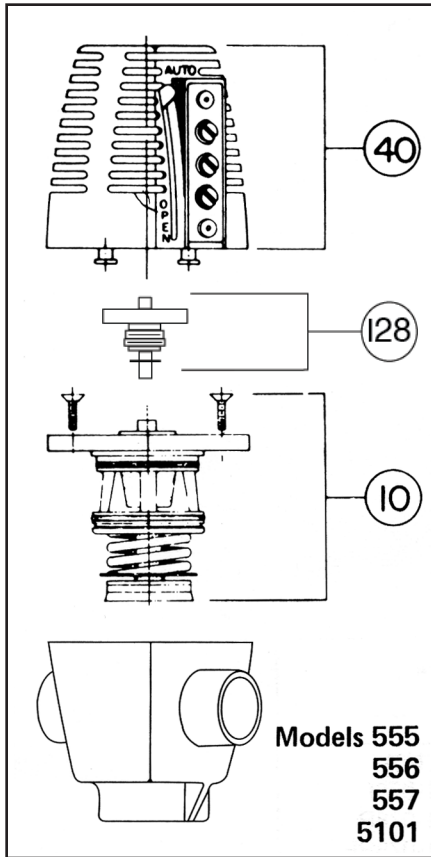

Replacement Parts List

Zone Valves

Effective: March 1, 2015

Supersedes: September 10, 2014

PRODUCT NUMBER	DESCRIPTION	ITEM #10 VALVE AND SEAT ASSEMBLY	ITEM #40 POWER UNIT	ITEM #128 GLAND ASSEMBLY
555-2 556-2 557-2	1/2" 3/4" 2 WAY VALVE 125PSI 1"	555-055RP	555-050RP	
556-G2 557-G2 5101-G2	3/4" 1" 2 WAY VALVE 125PSI 3/4"	5101-007RP	555-173RP	5101-003RP
560-2 561-2 562-2	1/2" 3/4" 3 WAY VALVE 125PSI 1"	not available	not available	
560-3 & M-3 561-3 & M-3 562-3 & M-3	1/2" 3/4" 3 WAY VALVE 125PSI 1"	562-007RP	not available	
560-4 & M-4 561-4 & M-4 562-4 & M-4	1/2" 3/4" 3 WAY VALVE 125PSI 1"	562-007RP	555-050RP	
560-5 561-5 562-5	1/2" 3/4" 3 WAY VALVE 125PSI 1"	562-015RP	555-050RP	
570-2 571-2 572-2 573-2	1/2" 3/4" 1" 2 WAY VALVE 125PSI 1 1/4"	571-004RP	555-050RP	