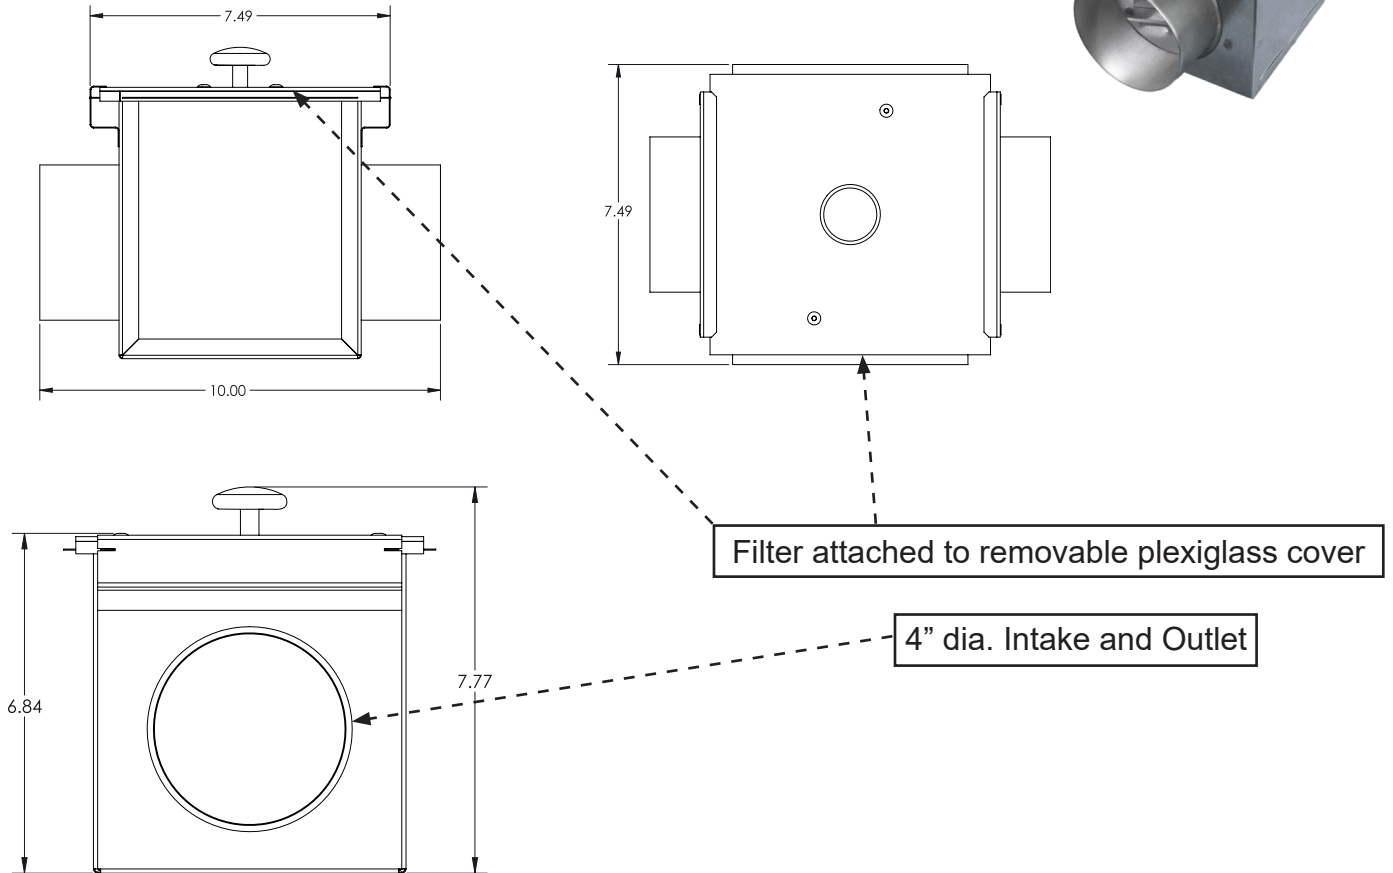

P: 800.961.7370
www.solerpalau-usa.com

LT-100 - Lint Trap

Pressure drop across LT-100 Lint Trap (when clean) is .05" SP.

ACCESSORY MODEL	1	2	3	4	5	REMARKS

Project: _____	Submitted: _____
Customer: _____	Approved: _____
Location: _____	