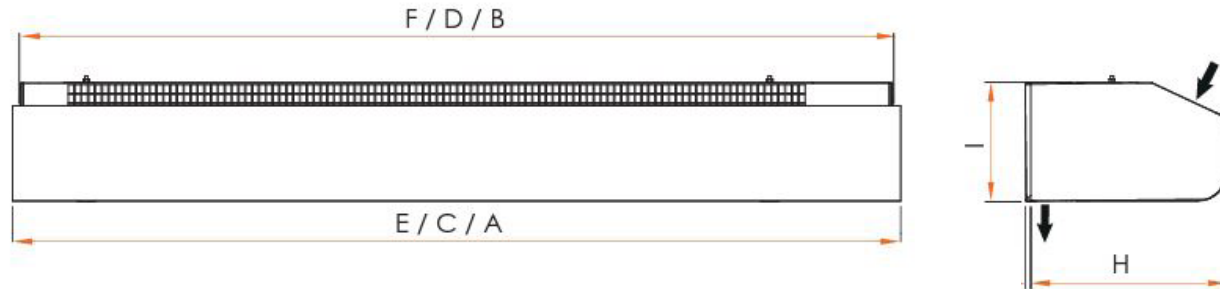

Schwank Air Curtains Select10 Series

A stylish and efficient option for your entrances

Schwank Select10 Series offers flexible mounting up to 10' in commercial entranceways with a sleek modern design to blend into your space. A high-efficiency EC Motor powers this air curtain and is available in electric heated and ambient models.

→ Key Features

- Models: Electric heated and ambient models
- Voltage: 208-230V / 480V / 600V
- CFM: 859, 1592, 1875
- Widths: 36", 60", and 72"
- Mounting: Indoor surface mount up to 10'
- Color: Front - White RAL9016, Rear - Grey RAL 7046.
Optional black color available (Contact Schwank Rep).
- Warranty: 5-year limited warranty

→ Dimensions and specifications

Dimension	Size (Inch)	Model
A	80.7	AC-KA72-23 AC-KE72-20 (48) (60)
B	79.8	AC-KA72-23 AC-KE72-20 (48) (60)
C	61.4	AC-KA60-23 AC-KE60-20 (48) (60)
D	60.5	AC-KA60-23 AC-KE60-20 (48) (60)
E	41.3	AC-KA36-23 AC-KE36-20 (48) (60)

Dimension	Size (Inch)	Model
F	40.4	AC-KA36-23 AC-KE36-20 (48) (60)
H	13.6	All Models
I	8.3	All Models

🌀 Ambient, no heat - (IP21)

Part #	Output (kW)	CFM	Sound power (dB(A))	Motor power (W)	Amperage motor (*A)	Voltage motor (V)	Weight (lb)
AC-KA36-23	0	859	70	80	0.6	208V~	35
AC-KA60-23	0	1592	72	110	0.9	208V~	53
AC-KA72-23	0	1875	73	140	1.0	208V~	71