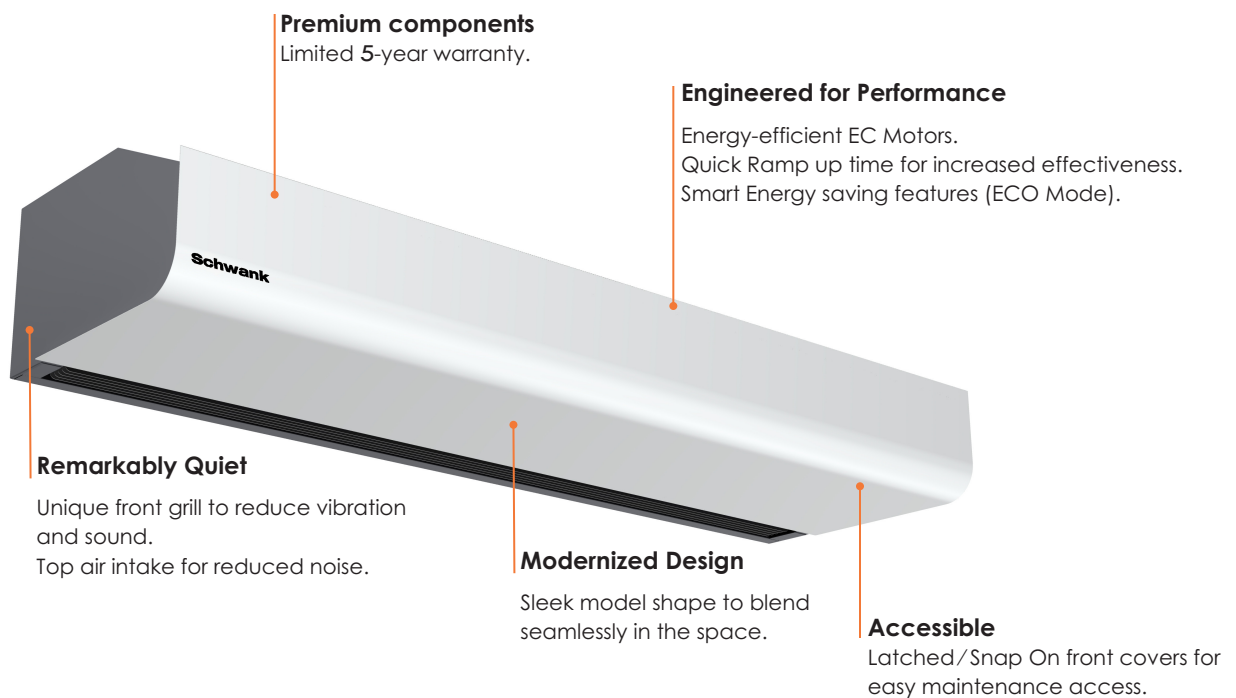

Schwank Air Curtains Select10 Series

A stylish and efficient option for your entrances

Schwank Select10 Series offers flexible mounting up to 10' in commercial entranceways with a sleek modern design to blend into your space. A high-efficiency EC Motor powers this air curtain and is available in electric heated and ambient models.

→ Key Features

- Models: Electric heated and ambient models
- Voltage: 208-230V / 480V / 600V
- CFM: 859, 1592, 1875
- Widths: 36", 60", and 72"
- Mounting: Indoor surface mount up to 10'
- Color: Front - White RAL9016, Rear - Grey RAL 7046.
Optional black color available (Contact Schwank Rep).
- Warranty: 5-year limited warranty