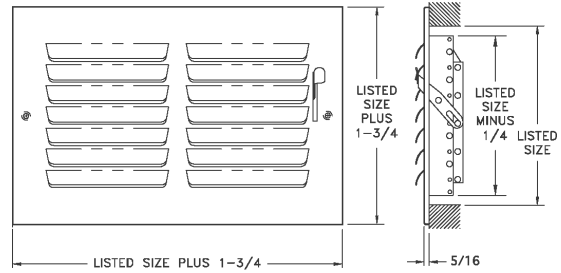

A303 Available Sizes (in.)					
HT	WIDTH				
		6	8	10	12
4		X			
6	X		X	X	X
8		X	X	X	
10			X		
12				X	

304 Register

- All-steel one-piece stamped-face curved-blade construction
- Four-way deflection
- Four-way air pattern
- For sidewall or ceiling application
- Multi-shutter valve
- Listed heights 10" and larger require double valves
- Bright White enamel finish

304 Available Sizes (in.)					
HT	WIDTH				
		6	8	10	12
6	X				
8		X			
10			X		
12				X	
14					X

A304 Register

- Aluminum one-piece stamped-face curved-blade construction
- For sidewall or ceiling application
- Four-way deflection
- Four-way air pattern
- Galvanized multi-shutter valve
- Listed heights 10" and larger require double valves
- Bright White enamel finish

A304 Available Sizes (in.)				
HT	WIDTH			
		6	8	10
6	X			
8		X		
10			X	
12				X

300M Series Register

- All-steel construction with metal handle
- Stamped curved-blade supply register with multi-louver damper for ceiling or sidewall installation
- Stamped, one-piece face with multi-louver damper for volume control
- Available in 1-way, 2-way, 3-way and 4-way airflow patterns
- Bright White finish