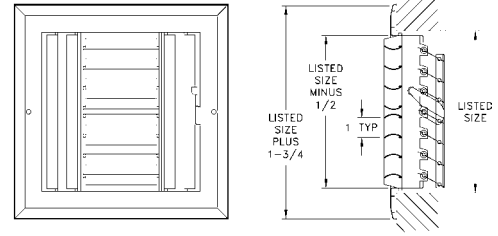

A613 Available Sizes (in.)					
HT	WIDTH				
	6	8	10	12	14
4		X	X		
6	X		X	X	X
8		X		X	X
10			X		
12				X	
14					X

Sidewall Registers & Grilles

A614MS/A614OB Register

- Aluminum face/fin construction
- For sidewall or ceiling application
- Four-way deflection
- Four-way air pattern
- Adjustable curved blades increase deflection control
- Galvanized multi-shutter valve or opposed-blade damper
- Bright White finish

A614 Available Sizes (in.)					
HT	WIDTH				
	6	8	10	12	14
6	X				
8		X			
10			X		
12				X	
14					X

A618MS/A618OB Register

- Aluminum face/fin construction
- Adjustable straight fins provides individual deflection control
- Stamped face margins eliminate mitered corners and rough edges
- Galvanized multi-shutter valve or opposed-blade damper
- Bright White finish