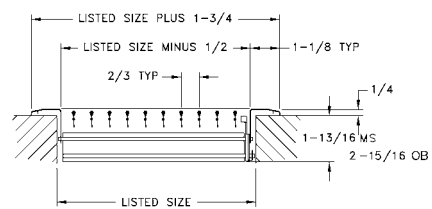

Sidewall Registers & Grilles

A614MS/A614OB Register

- Aluminum face/fin construction
- For sidewall or ceiling application
- Four-way deflection
- Four-way air pattern
- Adjustable curved blades increase deflection control
- Galvanized multi-shutter valve or opposed-blade damper
- Bright White finish

A614 Available Sizes (in.)					
HT	WIDTH				
	6	8	10	12	14
6	X				
8		X			
10			X		
12				X	
14					X

A618MS/A618OB Register

- Aluminum face/fin construction
- Adjustable straight fins provides individual deflection control
- Stamped face margins eliminate mitered corners and rough edges
- Galvanized multi-shutter valve or opposed-blade damper
- Bright White finish

A618 Available Sizes (in.)					
HT	WIDTH				
	6	8	10	12	14
4		X	X	X	X
6	X	X	X	X	X
8		X	X	X	X
10			X		
12				X	
14					X