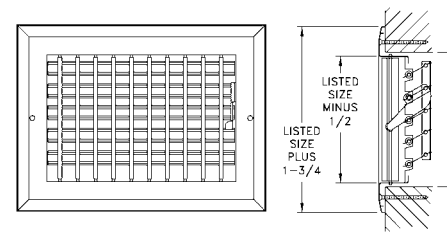

Sidewall Registers & Grilles

A614MS/A614OB Register

- Aluminum face/fin construction
- For sidewall or ceiling application
- Four-way deflection
- Four-way air pattern
- Adjustable curved blades increase deflection control
- Galvanized multi-shutter valve or opposed-blade damper
- Bright White finish

A614 Available Sizes (in.)					
HT	WIDTH				
	6	8	10	12	14
6	X				
8		X			
10			X		
12				X	
14					X

A618MS/A618OB Register

- Aluminum face/fin construction
- Adjustable straight fins provides individual deflection control
- Stamped face margins eliminate mitered corners and rough edges
- Galvanized multi-shutter valve or opposed-blade damper
- Bright White finish

A618 Available Sizes (in.)					
HT	WIDTH				
	6	8	10	12	14
4		X	X	X	X
6	X	X	X	X	X
8		X	X	X	X
10			X		
12				X	
14					X