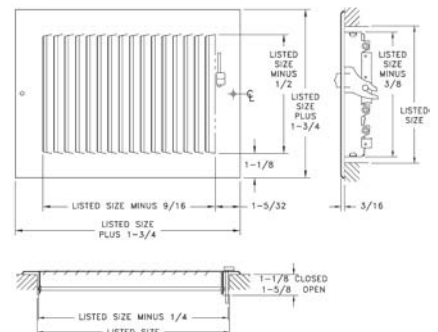

		673 Standard Sizes (in.)										
		WIDTH										
HT	10	12	14	16	18	20	24	25	30	32	36	40
	6	X		X				X		X		
8			X			X			X			
10	X					X	X		X			
12		X			X	X	X		X		X	
14			X			X	X	X	X		X	
16			X	X		X	X	X	X		X	
18		X			X	X	X		X			
20	X	X	X	X	X	X	X	X	X			X
24		X	X	X	X	X	X		X		X	
25			X	X		X		X		X		
30		X	X	X		X	X	X	X			
32				X		X		X				
36		X		X		X	X					
40						X						

Contact factory for sizes not listed.

- Some sizes are available factory installed filters (Model 659FIL). Contact factory for details.

681 Register

- All-steel construction
- Used for ceiling or sidewall installations
- Ideal for shallow duct installations
- One-way deflection
- 1/2" spaced fins set at 40 degrees
- Multi-shutter valve
- 1-5/8" depth when fully opened
- Interlocking valve louvers for positive shut-off
- Bright White finish
- Call factory for sizes available in aluminum—Model A681

		681 Available Sizes (in.)						
		WIDTH						
HT	8	10	12	14	16	18	20	
	4	X						
6	X	X	X	X	X	X	X	

Engineering Data on Page 46-47

Available with fusible link option, limited sizes (not UL-listed or fire-rated)