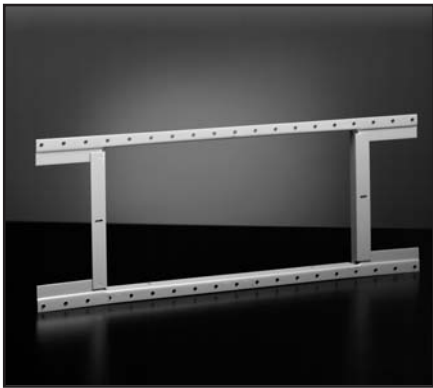

SIDEWALL/CEILING REGISTERS & GRILLES

3	Steel Sidewall Stud Frame	11	
301 (A301)	Steel (Stamped Aluminum) Curved Blade One-Way	11	.42
302 (A302)	Steel (Stamped Aluminum) Curved Blade Two-Way	12	.42
303 (A303)	Steel (Stamped Aluminum) Curved Blade Three-Way	12-13	.42
304 (A304)	Steel (Stamped Aluminum) Curved Blade Four-Way	13	.42
300M Series	Stamped Curved-Blade Register with Multi-Louver Damper	14	.42
A611	Stamped Aluminum Curved Blade Register One-Way, MS/OB	15	.43
A612	Stamped Aluminum Curved Blade Register Two-Way, MS/OB	15	.43
A613	Stamped Aluminum Curved Blade Register Three-Way, MS/OB	15	.43
A614	Stamped Aluminum Curved Blade Register Four-Way, MS/OB	16	.43
A618	Stamped Aluminum Straight Blade Register, MS/OB	16	.44
621	Stamped Steel Four-Way Register	17	.44
631	Stamped Steel Three-Way Register	17	.45
650 (A650)	Stamped Steel/Aluminum Return Grille	17-18	.45
651	Stamped Steel Register	18	.45
659	Stamped Steel Filter Grille	18	.45
661 (A661)	Stamped Steel/Aluminum Two-Way Register	19	.46
672	Stamped Steel Return Grille	20	.46
673	Stamped Steel Filter Grille	20	.46
681	Stamped Steel One-Way Register	21	.47
682	Stamped Steel Two-Way Register	21	.47
683	Stamped Steel Three-Way Register	21	.47
684	Stamped Steel Four-Way Register	21	.47
680M Series	Stamped Lanced-Blade Register with Multi-Louver Damper	22	.47

Model 3 Sidewall Stud Frame

- All-steel construction
- Extension arms fasten directly to studs
- Provides solid foundation for register and stackhead
- Permits good plaster base right up to frame

Model 3 Available Sizes (in.)					
HT	WIDTH				
		10	12	14	24
4		X			
6	X	X	X	X	X