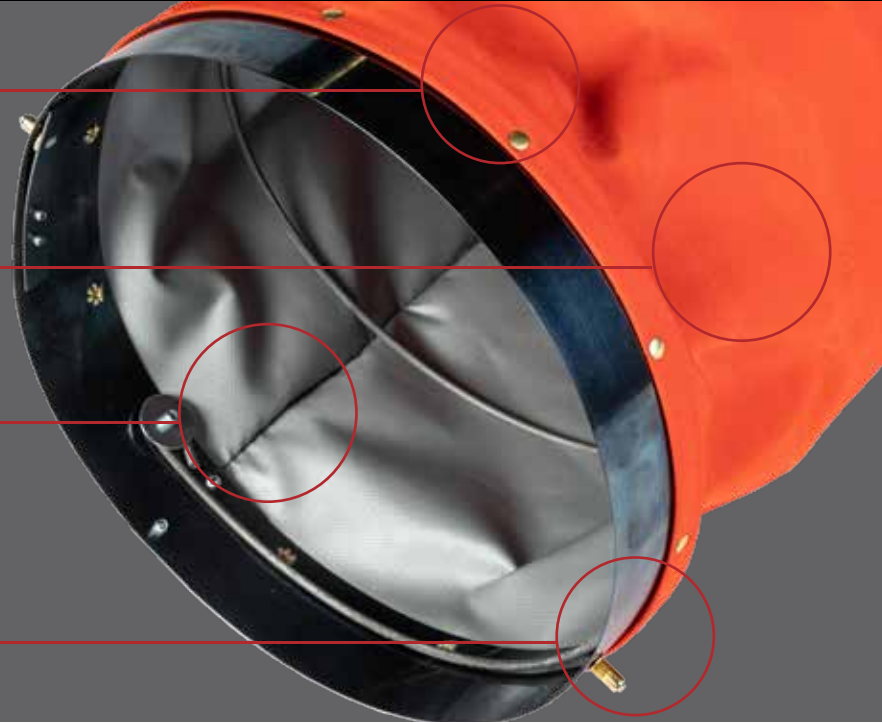

PROTECT

Urethane-coated Polyester.

WITHSTAND

Horizontal airflow applications only.

FIT

Multiple collar attachments allow for a quick and secure connection.

PERFORM

CONNECTION:

- 12" duct: Male pin-lock on entry, female pin-lock on exit.
- 16" duct: Belted-cuff on entry, wire-ring on exit.
- Used for horizontal applications only.

STANDARD SIZING:

- 12" x 12'
- 12" x 25'
- 16" x 25'