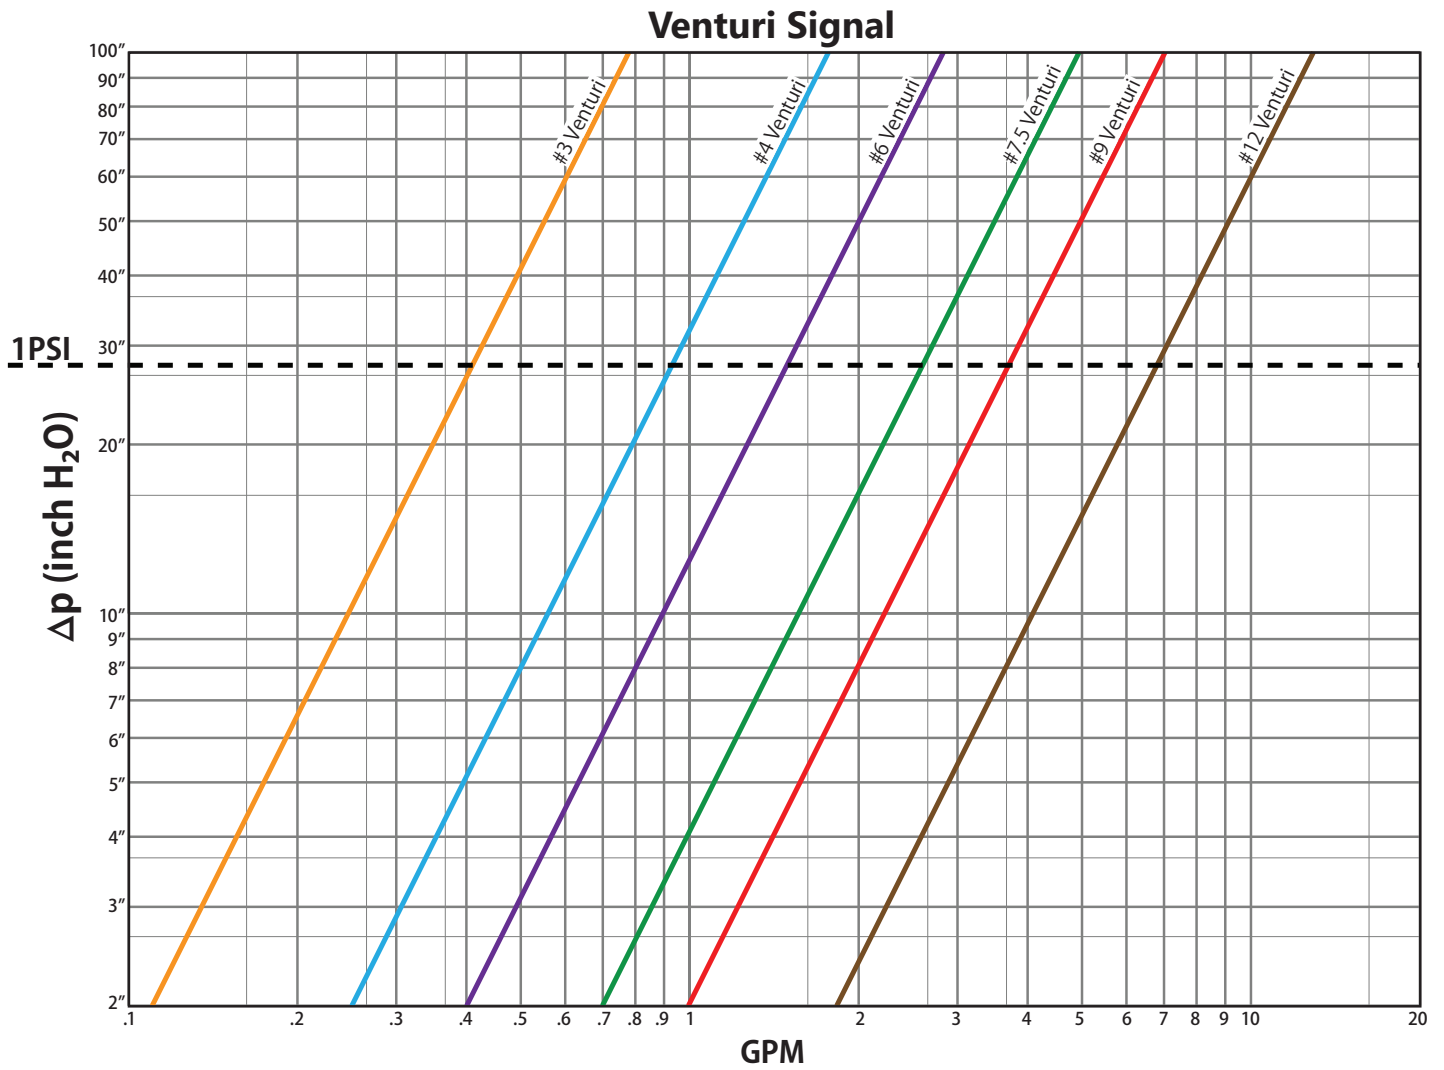

Balancing

Quarter-Turn, Fixed Orifice, Threaded or Solder Connection, Union End, Integrated Ball Valve, Memory Stop, PT Ports, 600 WOG

TERMINATOR B

TB - FNPT

TB - SWT

FEATURES

- +/- 2% Accuracy
- Positive Shut-Off
- Triple Sealing Stem with 2 Viton® O-Rings and Teflon Seal
- Blow-Out Proof Stem
- Patented Removable Venturi
- Two Pressure Test Ports
- Additional Accessory Upon Request
- 100% Leak Tested
- 100% Made in Italy
- Leakproof Stem - Lifetime Warranty

DIMENSIONS

Size	A	B	C	D
1/2"	4.56	1.57	2.95	0.59
3/4"	4.88	1.57	2.95	0.59
1"	5.65	1.93	3.74	0.79
1-1/4"	7.00	2.44	4.72	0.98
1-1/2"	7.81	2.64	4.72	1.26
2"	9.19	3.29	5.91	1.58

*Length is for SWT x MNPT Valve, additional dimensions are available upon request

Pressure Drop Chart

Terminator B (1/2" - 1")

CV of Valves

- #3 Venturi: **0.44**
- #4 Venturi: **1.30**
- #6 Venturi: **2.65**
- #7.5 Venturi: **3.61**
- #9 Venturi: **7.05**
- #12 Venturi: **11.40**

 WARNING: This product can expose you to chemicals including lead, which is known to the State of California to cause cancer, birth defects or other reproductive harm. For more information go to www.P65Warnings.ca.gov.

Pressure Drop Chart

Terminator B (1-1/4" - 2")

CV of Valves

- 1-1/4" w/ #13 Venturi: **15.0**
- 1-1/4" w/ #19 Venturi: **34.0**
- 1-1/2" w/ #15 Venturi: **20.9**
- 1-1/2" w/ #22 Venturi: **57.0**
- 2" w/ #18 Venturi: **30.8**
- 2" w/ #25 Venturi: **57.0**
- 2" w/ #32 Venturi: **88.0**