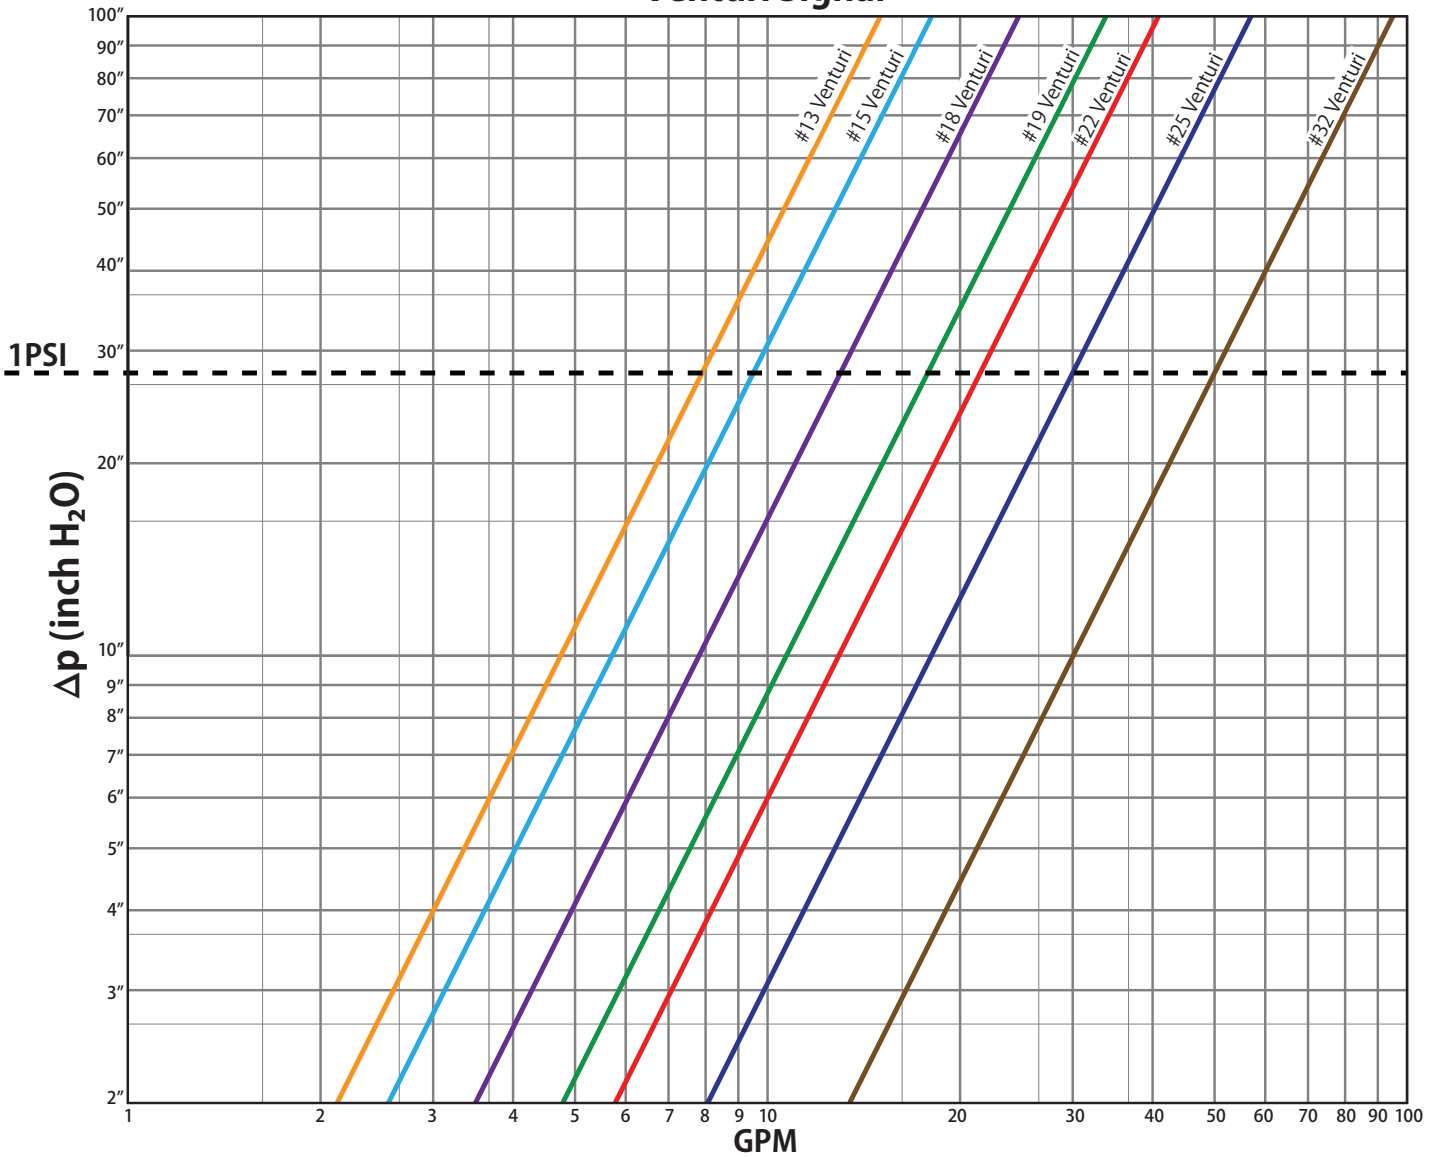

Pressure Drop Chart

Terminator B (1-1/4" - 2")

CV of Valves

- 1-1/4" w/ #13 Venturi: **15.0**
- 1-1/4" w/ #19 Venturi: **34.0**
- 1-1/2" w/ #15 Venturi: **20.9**
- 1-1/2" w/ #22 Venturi: **57.0**
- 2" w/ #18 Venturi: **30.8**
- 2" w/ #25 Venturi: **57.0**
- 2" w/ #32 Venturi: **88.0**

Venturi Signal

WARNING: This product can expose you to chemicals including lead, which is known to the State of California to cause cancer, birth defects or other reproductive harm. For more information go to www.P65Warnings.ca.gov.