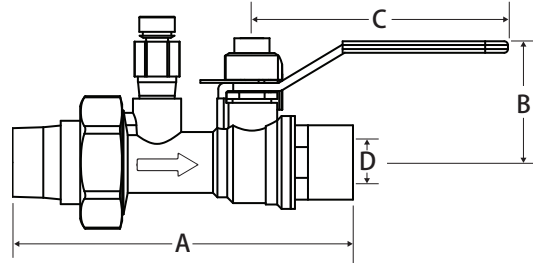

Balancing

Quarter-Turn, Fixed Orifice, Threaded or Solder Connection, Union End, Integrated Ball Valve, Memory Stop, PT Ports, 600 WOG

TERMINATOR B

TB - FNPT

TB - SWT

FEATURES

- +/- 2% Accuracy
- Positive Shut-Off
- Triple Sealing Stem with 2 Viton® O-Rings and Teflon Seal
- Blow-Out Proof Stem
- Patented Removable Venturi
- Two Pressure Test Ports
- Additional Accessory Upon Request
- 100% Leak Tested
- 100% Made in Italy
- Leakproof Stem - Lifetime Warranty

PRESSURE/TEMPERATURE RATING

- 600 WOG
- 325°F Max

MATERIALS

Part	Material
Body	Brass - CW617N
End Connection	Brass - CW617N
Ball	Chrome Plated Brass - CW617N
Seat (2)	Virgin PTFE
Stem	Brass - CW614N
Packing	Virgin PTFE
Stem O-Ring (2)	Viton®
Packing Gland	Brass - CW614N
Handle	Steel - Geomet® Plated
Handle Nut	Steel - Geomet® Plated
Metering Plate	Aluminum
Memory Stop	Brass - CW617N
Memory Stop Screw	Steel - Geomet® Plated
Union O-Ring	Viton®
Tail Piece	Brass - CW617N
Union Nut	Brass - CW617N
Venturi	Brass - CW617N
Venturu O-Ring	Viton®

DIMENSIONS

Size	A	B	C	D
1/2"	4.56	1.57	2.95	0.59
3/4"	4.88	1.57	2.95	0.59
1"	5.65	1.93	3.74	0.79
1-1/4"	7.00	2.44	4.72	0.98
1-1/2"	7.81	2.64	4.72	1.26
2"	9.19	3.29	5.91	1.58

*Length is for SWT x MNPT Valve, additional dimensions are available upon request

Pressure Drop Chart

Terminator B (1/2" - 1")

CV of Valves

- #3 Venturi: **0.44**
- #4 Venturi: **1.30**
- #6 Venturi: **2.65**
- #7.5 Venturi: **3.61**
- #9 Venturi: **7.05**
- #12 Venturi: **11.40**

 WARNING: This product can expose you to chemicals including lead, which is known to the State of California to cause cancer, birth defects or other reproductive harm. For more information go to www.P65Warnings.ca.gov.