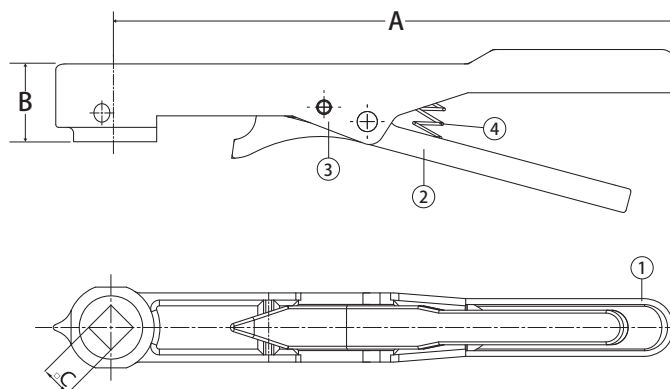

Butterfly Valve Handle

Ten-position Lockable Lever Handle

BFV-Lever Handle

- For use with BFV-Lug and BFV-Wafer
- Ten position, lockable handle
- Ergonomic palm swell
- ISO 5211 bolt pattern on 10-position plate
- Safety locating pin w/chain

Materials

No.	Part	Material
1	Upper Lever Handle	Iron
2	Lower Lever Handle	Iron
3	Pin	Steel
4	Spring	Steel

Dimensions

Part No.	Size	A	B	C
BLH2-3	2" - 3"	10.47	1.06	0.35
BLH4	4"	10.47	1.06	0.43
BLH5-6	5"	10.47	1.06	0.55
BLH8	6"	12.91	1.06	0.55
BLH10	8"	15.20	1.18	0.67
BLH12	10" - 12"	15.20	1.18	0.87