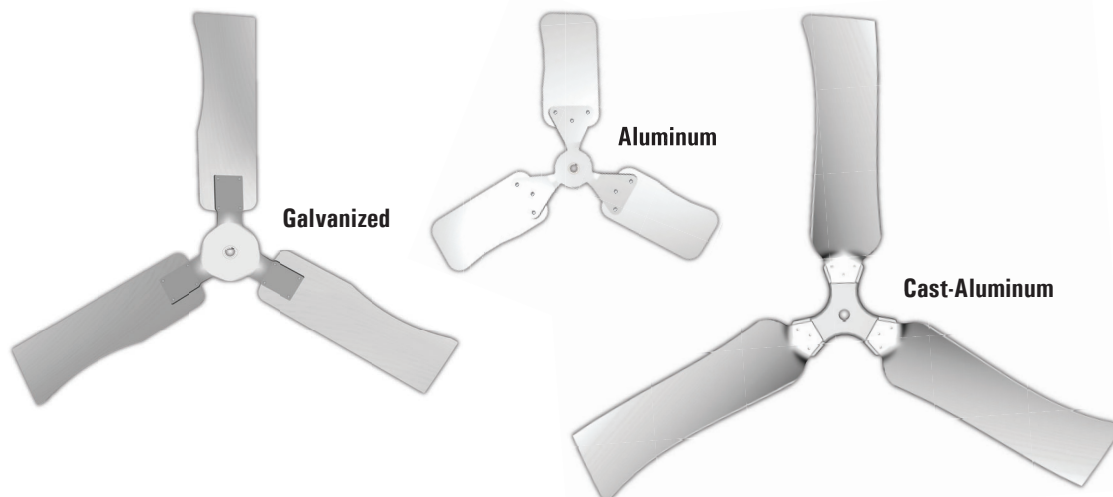

Replacement Props with Metal Blades

REPLACEMENT FAN PARTS

Part#	Bore Size	Fan Size	# of Blades	Rotation	Material	Drive
10" Props						
VRB10ESA-P	8mm	10"	3	CW	Alm	Direct
12" Props						
VRB12A325A-P	3/8"	12"	3	CW	Alm	Direct
VRB12A327A-P	1/2"	12"	3	CW	Alm	Direct
VRB12A331A-P	1/2"	12"	3	CW	Alm	Direct
16" Props						
VFT130136-P	1/2"	16"	3	CW	Alm	Direct
VRB16AS-P	1/2"	16"	3	CW	Alm	Direct
VRB16ESUL-P	3/8"	16"	3	CW	Alm	Direct
18" Props						
VRB18A-P	1/2"	18"	3	CW	Alm	Direct
VRB18A8-8-P	8mm	18"	3	CW	Alm	Direct
20" Props						
VFT130137-P	1/2"	20"	3	CW	Alm	Direct
VRB203-P	1/2"	20"	3	CW	Alm	Direct
VRB20A-P	1/2"	20"	3	CW	Alm	Direct
VRB20A-5816-P	5/8"	20"	3	CW	Alm	Direct
VRB20B-P	5/8"	20"	3	CW	Alm	Direct
VRB20C-P	5/8"	20"	3	CW	Alm	Direct
VRB20ESUL-14-P	3/8"	20"	3	CW	Alm	Direct
24" Props						
VRB24A-P	5/8"	24"	3	CW	Alm	Direct
VRBP24A-17-P	1/2"	24"	3	CW	Alm	Direct
VRB24ESUL-P	3/8"	24"	3	CW	Alm	Direct
VRB24G-P	1/2"	24"	3	CW	Gva	Direct
VRB24G4058-P	5/8"	24"	3	CW	Gva	Direct
25" Props						
VRB25A-P	5/8"	25"	3	CW	Alm	Direct
30" Props						
VRB30B-P	5/8"	30"	3	CW	Alm	Direct
VRBP30A-P	1/2"	30"	3	CW	Alm	Direct
VRB30D-P	5/8"	30"	3	CW	Alm	Direct
VRB30E-P	5/8"	30"	3	CW	Alm	Direct

~ Approximate size

Accessory

Part#	Description
PP10302	Shaft Collar, Fit 5/8" Bore Hub to Fit 1/2" Motor Shaft

⚠ WARNING: This product can expose you to chemicals including lead, which is known to the State of California to cause cancer and birth defects or other reproductive harm. For more information go to www.P65Warnings.ca.gov/product.