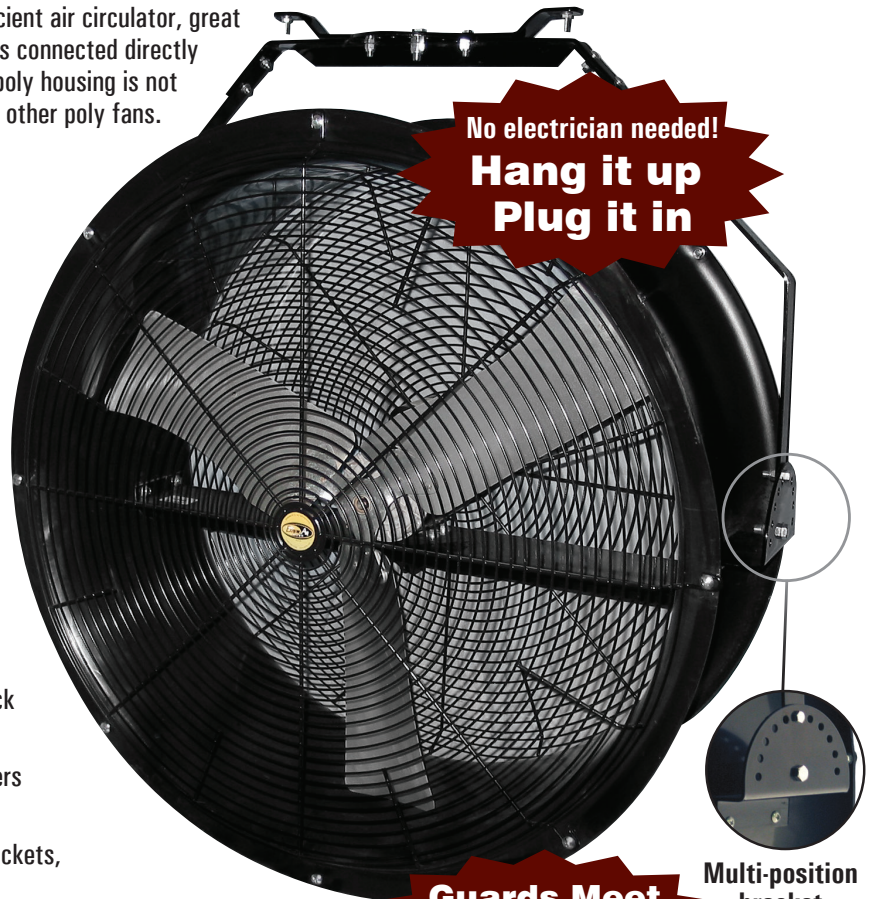

Poly Chiller™

The Poly Chiller™ from J&D Manufacturing is an efficient air circulator, great in many environments. The heavy-duty motor mount is connected directly to the multi-positional hanging bracket, meaning the poly housing is not part of the support structure so it will not distort like other poly fans.

Features

- Available in 24" and 36"
- Direct drive motor with no belts or bearings to maintain
- Fan ships completely assembled and ready for installation
- Single phase models available pre-wired for 115 or 230 Volts with attached 10' cord with 3-prong plug for "No Electrician Needed" installation
- 3-blade galvanized or aluminum prop
- One-piece molded black polyethylene housing WILL NOT RUST
- Multi-position mounting bracket lets you tilt and lock the fan in place
- Round housing shape is easy to clean with no corners for dirt build-up
- Heavy-duty, corrosion-resistant, powder coated brackets, motor mount and guards
- Guards meet OSHA 1910.212(a)(5) requirements and can be mounted at any height
- Totally enclosed, maintenance-free, high-efficiency motors have completely sealed ball bearings, are UL and CUL recognized, and are covered by a **2 Year Warranty**
- Compatible with our misting/fogging product line

No electrician needed!
**Hang it up
Plug it in**

**Guards Meet
OSHA
Requirements**

Multi-position
bracket

RECIRCULATION FANS

Part#	Size	Ph	Spd	Thrust CFM	Thrust CFM/Watt	Drive	Prop
Single Phase Without Cord							
VPRF24	24"	1	1	4,890	10.9	Direct	3-Alm
VPRF36	36"	1	1	9,750	17.4	Direct	3-Glv
With Cord Wired for 115V							
VPRF24-C115	24"	1	1	4,890	10.9	Direct	3-Alm
VPRF36-C115	36"	1	1	9,390	17.4	Direct	3-Glv
With Cord Wired for 230V							
VPRF24-C230	24"	1	1	4,890	10.9	Direct	3-Alm
VPRF36-C230	36"	1	1	9,750	17.4	Direct	3-Glv
Three Phase Without Cord							
VPRF243	24"	3	1	5,110	11.2	Direct	3-Glv
VPRF363	36"	3	1	9,680	17.5	Direct	3-Glv