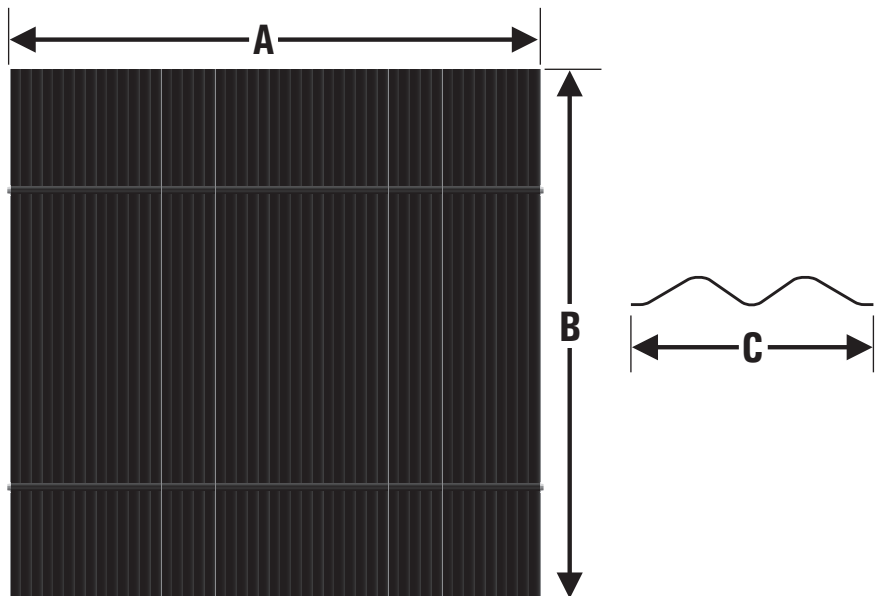

1.5 million :1 light reduction factor

- Control plant growth and blooming for bigger, higher quality, larger profit, flowers

PVC slats

- 0.05" thick
- With UV inhibitor to prevent premature aging
- Will not corrode
- Minimal reduction of airflow
- Easy to clean
- Lightweight

Ways to order

- Easy-to-assemble, knocked-down versions for huge savings on shipping
- check out the assembly video on our website
- Fully assembled for quick installation
- Custom sizes available

Part #	A-width	B-height	C-depth
Assembled			
LT24x24	24"	24"	9"
LT36x36	36"	36"	9"
LT48x48	48"	48"	9"
LT60x60	60"	60"	9"
LT72x72	72"	72"	9"
Unassembled			
LT24x24-KD	24"	24"	9"
LT36x36-KD	36"	36"	9"
LT48x48-KD	48"	48"	9"
LT60x60-KD	60"	60"	9"
LT72x72-KD	72"	72"	9"