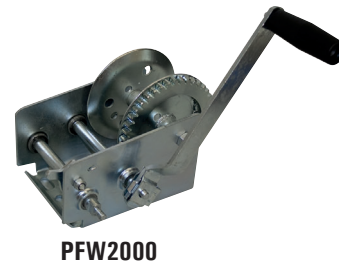

Inlet Accessories & Kits

Recommended installations based upon building widths.

Part#	Description
Rod	
PFMBRSS-400	Rod, 1/8" 304 Stainless-Steel, Continuous Roll of 400'
Stainless-Steel Cable	
PFMBC3	Cable, 3/16" Stainless-Steel, 7 x 19, Sold Per Foot
RPSSC187X19	Cable, 1/8" Stainless-Steel, 7 x 19, Sold Per Foot
Pulleys & Guides	
PFBHDP-2AI	Pulley, 3 1/2" Dia. Dbl. w/HD 10Ga Galv Mntng Brckt, 18 1/2" Spread
PFBHDP1	Pulley, 3 1/2" Diameter HD Single, w/10Ga Galv Mounting Bracket
PFBHDP2	Pulley, 3 1/2" Diameter HD Double, w/10Ga Galv Mounting Bracket
TPI-519	Guide, Dual Cable/Rod, Black Poly
Winch	
PFW2000	Winch, 2,000# Load Capacity
PFWB	Winch Bracket, Universal
Tension Spring	
PP11086	Baffle spring, 28 3/4" Length x 1 1/8" Diameter, Clear Zinc Plated
Hardware	
HD10237	Cable Clamp, 1/8" Galvanized
PFANB	Nut/Bolt, Poly (Azuma Nut) for Cable Retention
PFTB	Turnbuckle, 1/4"-20 x 5 1/2" Aluminum, with Hook & Eye Midget
Baffle Kits	
PFBSKR	Kit, Baffle Suspension w/Poly Rope (Rec. 3 per 8' Baffle) (1) HD10156 (Screw Eye, 5/32" x 3/4", Stainless-Steel) (1) PFANB (Nut/Bolt, Cable Retention, Poly Azuma) (1) PFARC (Clamp, Adjustable Rope) (30) Inches of PFBS1CR-A (Poly Rope, 1/8" Diamond Braid)
PFBSKRS	Kit, Baffle Suspension w/Poly Rope & Spacer (Rec. 3 per 8' Baffle) (1) HD10156 (Screw Eye, 5/32" x 3/4", Stainless-Steel) (2) PFANB (Nut/Bolt, Cable Retention, Poly Azuma) (30) Inches of PFBS1CR-A (Poly Rope, 1/8" Diamond Braid) (1) PP10615 (Nylon Spacer)
PFBSKSS	Kit, Baffle Suspension w/S. Steel Cable (Rec. 3 per 8' Baffle) (1) HD10156 (Screw Eye, 5/32" x 3/4", Stainless-Steel) (1) PFANB (Nut/Bolt, Cable Retention, Poly Azuma) (1) PFCA116 (Assembly, Lift Cable 1/16" x 30" (7x7 strand) w/Stop & Washer)
PFTD	Kit, Tie Down, (Rec. 1 per 8' Exterior Eaves Baffle) (1) HD10079 (Washer, Flat 3/16" x 1/16", Stainless-Steel) (1) HD10156 (Screw Eye, 5/32" x 3/4", Stainless-Steel) (1) PFANB (Nut/Bolt, Cable Retention, Poly Azuma) (48) Inches of PFBS1CR-A (Poly Rope, 1/8" Diamond Braid)
PFARCR	Kit, Adjustable Rope & Clamp (1) PFARC (Clamp, Adjustable Rope) (30) Inches of PFBS1CR-A (Poly Rope, 1/8" Diamond Braid)
PFWC	Kit, PVC Weight & Cable Clamp (2) HD10237 (Clamp, Cable 1/8" Galv) (2) PFEC4 (4" PVC End Cap) (19) Inches of 4" PVC Sch 40 Pipe
PFBSH	Kit, Baffle Spring (1) HD10157 (Screw Hook, 3/8" x 4 3/8" Zinc) (1) PFBS (Baffle Spring, 6 1/2" Long x 1/16" Diameter)