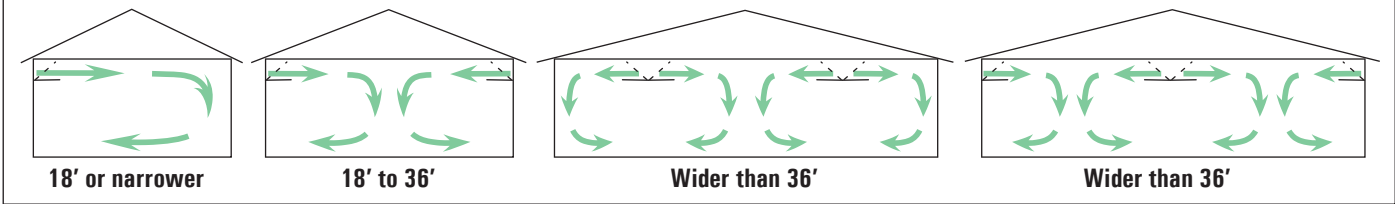

Inlet Accessories & Kits

Recommended installations based upon building widths.

Part#	Description
Rod	
PFMBRSS-400	Rod, 1/8" 304 Stainless-Steel, Continuous Roll of 400'
Stainless-Steel Cable	
PFMBC3	Cable, 3/16" Stainless-Steel, 7 x 19, Sold Per Foot
RPSSC187X19	Cable, 1/8" Stainless-Steel, 7 x 19, Sold Per Foot
Pulleys & Guides	
PFBHDP-2AI	Pulley, 3 1/2" Dia. Dbl. w/HD 10Ga Galv Mntng Brckt, 18 1/2" Spread
PFBHDP1	Pulley, 3 1/2" Diameter HD Single, w/10Ga Galv Mounting Bracket
PFBHDP2	Pulley, 3 1/2" Diameter HD Double, w/10Ga Galv Mounting Bracket
TPI-519	Guide, Dual Cable/Rod, Black Poly
Winch	
PFW2000	Winch, 2,000# Load Capacity
PFWB	Winch Bracket, Universal
Tension Spring	
PP11086	Baffle spring, 28 3/4" Length x 1 1/8" Diameter, Clear Zinc Plated
Hardware	
HD10237	Cable Clamp, 1/8" Galvanized
PFANB	Nut/Bolt, Poly (Azuma Nut) for Cable Retention
PFTB	Turnbuckle, 1/4"-20 x 5 1/2" Aluminum, with Hook & Eye Midget
Baffle Kits	
PFBSKR	Kit, Baffle Suspension w/Poly Rope (Rec. 3 per 8' Baffle) (1) HD10156 (Screw Eye, 5/32" x 3/4", Stainless-Steel) (1) PFANB (Nut/Bolt, Cable Retention, Poly Azuma) (1) PFARC (Clamp, Adjustable Rope) (30) Inches of PFBS1CR-A (Poly Rope, 1/8" Diamond Braid)
PFBSKRS	Kit, Baffle Suspension w/Poly Rope & Spacer (Rec. 3 per 8' Baffle) (1) HD10156 (Screw Eye, 5/32" x 3/4", Stainless-Steel) (2) PFANB (Nut/Bolt, Cable Retention, Poly Azuma) (30) Inches of PFBS1CR-A (Poly Rope, 1/8" Diamond Braid) (1) PP10615 (Nylon Spacer)
PFBSKSS	Kit, Baffle Suspension w/S. Steel Cable (Rec. 3 per 8' Baffle) (1) HD10156 (Screw Eye, 5/32" x 3/4", Stainless-Steel) (1) PFANB (Nut/Bolt, Cable Retention, Poly Azuma) (1) PFCA116 (Assembly, Lift Cable 1/16" x 30" (7x7 strand) w/Stop & Washer)
PFTD	Kit, Tie Down, (Rec. 1 per 8' Exterior Eaves Baffle) (1) HD10079 (Washer, Flat 3/16" x 1/16", Stainless-Steel) (1) HD10156 (Screw Eye, 5/32" x 3/4", Stainless-Steel) (1) PFANB (Nut/Bolt, Cable Retention, Poly Azuma) (48) Inches of PFBS1CR-A (Poly Rope, 1/8" Diamond Braid)
PFARCR	Kit, Adjustable Rope & Clamp (1) PFARC (Clamp, Adjustable Rope) (30) Inches of PFBS1CR-A (Poly Rope, 1/8" Diamond Braid)
PFWC	Kit, PVC Weight & Cable Clamp (2) HD10237 (Clamp, Cable 1/8" Galv) (2) PFEC4 (4" PVC End Cap) (19) Inches of 4" PVC Sch 40 Pipe
PFBSH	Kit, Baffle Spring (1) HD10157 (Screw Hook, 3/8" x 4 3/8" Zinc) (1) PFBS (Baffle Spring, 6 1/2" Long x 1/16" Diameter)