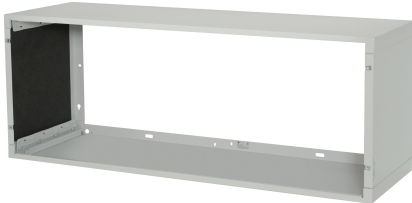

GE APPLIANCES
a Haier company

CustomerNet

GE Zoneline® 42" Quick Snap Wall sleeve, insulated Model# RAB42MG

- Genuine Part from GE Appliances
- Check Your Model Number to Confirm Compatibility
- Includes a One-Year Limited Warranty

Have more questions? Please contact 1-800-626-2000

GE APPLIANCES
a Haier company

CustomerNet

GE Zoneline® 42" Quick Snap Wall sleeve, insulated *Model# RAB42MG*

WEIGHTS & DIMENSIONS

- Approximate Shipping Weight (lb) - 29lb
- Net Weight (lb) - 28lb