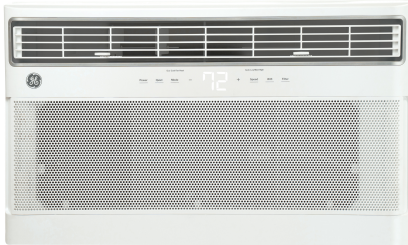

GE® 230/208V Through The Wall AC, Cool Only, Variable Speed Model# AKCQ12DXXXA

FEATURES

Louver Style	6-Way
Control Type	Electronic
Fan Speed Selections	3 Cooling 3 Fan Only Variable
Power Cord Length	6 ft
Optional Grill	RAG13/RAG13A/RAG14E
Annual Operating Cost	124
Product Type	Built-In
Refrigerant Type	R32
Air Discharge	Over / Under
Filter Type	Easy Access Permanent Mesh Rigid Tilt-Out Washable
Chassis Type	Fixed
Vent/Air Exchange Exhaust	Top
Plug Type	B / 6-15P
Remote Control	Yes
Thermostat Type	Thermistor
LCDI / AFCI power cord	LCDI
Cord Length	48"
Cooling Capacity Range BTU/Hr	TBD
EER	9.5
Area to Cool	450-550
Rotary Compressor	Yes
Digital Time Temp Display	Yes
Room Air Conditioner Features	Auto Fan Batteries Included Dehumidify Function Energy Saver Filter Indicator Infrared Remote Control On/Off Timer Sleep Mode