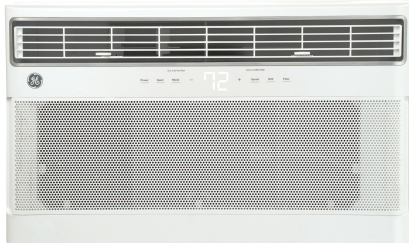

GE® 115V Through The Wall AC, Cool Only, Variable Speed Model# AKCQ12AXXA

FEATURES

Louver Style	6-Way
Control Type	Electronic
Fan Speed Selections	3 Cooling 3 Fan Only Variable
Power Cord Length	6 ft
Optional Grill	RAG13/RAG13A/RAG14E
Annual Operating Cost	125
Product Type	Built-In
Refrigerant Type	R32
Air Discharge	Over / Under
Filter Type	Easy Access Permanent Mesh Rigid Tilt-Out Washable
Chassis Type	Fixed
Vent/Air Exchange Exhaust	Top
Plug Type	A / 5-15P
Remote Control	Yes
Thermostat Type	Thermistor
LCDI / AFCI power cord	LCDI
Cord Length	48"
Cooling Capacity Range BTU/Hr	TBD
EER	9.5
Area to Cool	450-550
Rotary Compressor	Yes
Digital Time Temp Display	Yes
Room Air Conditioner Features	Auto Fan Batteries Included Dehumidify Function Energy Saver Filter Indicator Infrared Remote Control On/Off Timer Sleep Mode