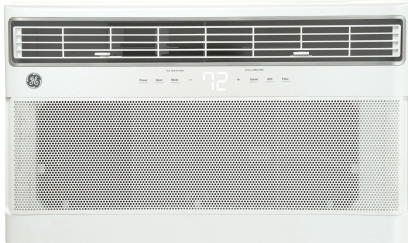

# GE® 115V Through The Wall AC, Cool Only, Variable Speed Model# AKCQ08AXXA

- True Universal Fit - Simple slide-in installation is built in for a precise fit into a variety of different wall sleeves. Quickly fit and retrofit with confidence. Trim kit and installation kit included
- Sleek Appearance - Streamlined design and bright white color will complement every room—cooling or heating your home in style
- Large LCD Display - Intuitive & easy-to-read LCD display controls room air comfort at a single touch
- ECO Mode - Innovative mode where the fan cycles off during cooling intervals, creating energy savings while keeping the room comfortable
- Dry Mode - Designed for humid environments, it helps provide a dryer & more comfortable atmosphere with room-air dehumidification
- 6-Way Directional Airflow - Direct where the air flows with up to 6 directional vents—cooling and /or heating the areas of the room that need it the most
- Washable Filter - Easy to remove and rinse clean, the filter helps remove dust and other particles from transmitting in the air—providing a cleaner environment
- Auto Mode - Automatically select heating or cooling mode and fan speed to maintain the current temperature setpoint. It monitors the room temperature for optimal comfort
- Remote Control Included - Slim, intuitive and easy to use, the remote control enables adjusting temperatures and settings conveniently from anywhere in the room

- Universal Trim Kit - Designed for a custom appearance and easy installation, the trim kit provides a seamless appearance to the built-in wall sleeve
- Sleep Mode - Efficient setting to adjust temperature during sleep times for up to 7 hours, creating more energy savings
- 2 Year Warranty - GE Appliances cares about its products, offering replacement of any part of the air conditioner which fails due to defect in materials or workmanship up to 2 years from the date of purchase

## GE® 115V Through The Wall AC, Cool Only, Variable Speed Model# AKCQ08AXXXA

---