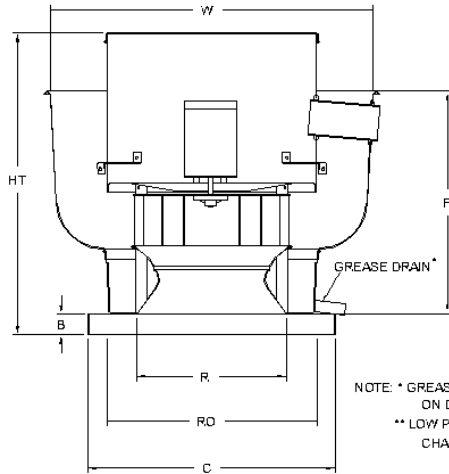

DU DIRECT DRIVE CENTRIFUGAL UP-BLAST EXHAUST FANS DIMENSIONAL DATA

UL 705 - General Ventilation

DU SERIES UPBLAST EXHAUST FANS (UL705)

NOTE: * GREASE DRAIN NOT REQD ON DU10/UF4
** LOW PROFILE "HT" DIMENSION CHANGES.

FEATURES:

- ROOF MOUNTED FANS
- UL705
- VARIABLE SPEED CONTROL
- INTERNAL WIRING
- WEATHERPROOF DISCONNECT
- DU10 ONLY - INTERNAL SERVICE DISCONNECT
- THERMAL OVERLOAD PROTECTION (SINGLE PHASE)

OPTIONS:

- BACKDRAFT DAMPER
- HINGED FAN
- PITCHED CURB
- INSULATED CURB
- BIRD SCREEN
- LOW PROFILE OPTION