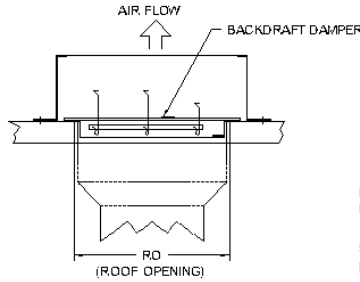

OPTIONS:

- BACKDRAFT DAMPER
- HINGED FAN
- PITCHED CURB
- INSULATED CURB
- BIRD SCREEN
- LOW PROFILE OPTION

BACKDRAFT DAMPER INSTALLATION

PITCHED CURBS ARE AVAILABLE FOR PITCHED ROOFS.

SPECIFY PITCH:
 EXAMPLE: 7/12 PITCH = 30° SLOPE

DU DIRECT DRIVE CENTRIFUGAL UP-BLAST EXHAUST FANS DIMENSIONAL DATA

FAN MODEL	HT	**HT	W	B	C	F	R	RO	WEIGHT LB
DU10	14 1/2	N/A	17 3/4	2	19	9 1/2	8 1/8	13	30
DU12	18	17	22	2	19	14 1/2	10 5/8	13	40
DU30	25 1/4	20 1/4	25 1/2	2	21	18 1/2	12 1/8	16	50
DU33	25 1/4	20 1/4	25 1/2	2	21	18 1/2	12 1/8	16	50
DU50	27 1/4	23 1/4	28 7/8	2	21	21 1/2	13 1/4	16	55
DU85	30 1/2	25 1/2	31 7/8	2	24 3/4	23	14 7/8	20	60
DU180	33 3/4	N/A	39 3/8	2	28	22 5/8	16 1/2	24	190
DU200	33 3/8	N/A	38 7/8	2	28	29 1/2	18	24	195
DU240	37 1/2	N/A	43 3/8	2	33	30 5/8	23 7/8	28	270
DU300	40	N/A	52 3/4	2	40	33 1/2	24	36	410
DU360	45 9/16	N/A	63 7/16	2	44	43 7/16	25 1/4	40	470