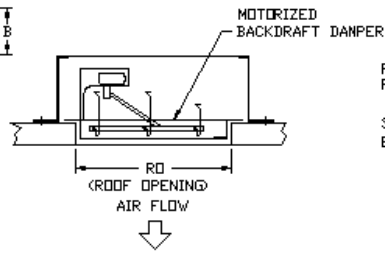

DMUA SERIES ECONOMY MAKE-UP AIR UNITS

FEATURES:

- ROOF MOUNTED FANS
- THERMAL OVERLOAD PROTECTION
- STANDARD BIRD SCREEN
- SAFETY DISCONNECT

OPTIONS:

- HINGED FAN
- PITCHED CURB
- INSULATED CURB
- MOTORIZED BACKDRAFT DAMPER

BACKDRAFT DAMPER INSTALLATION

PITCHED CURBS ARE AVAILABLE FOR PITCHED ROOFS.

SPECIFY PITCH:  
EXAMPLE: 7/12 PITCH = 30° SLOPE

DMUA ECONOMY MAKE-UP AIR UNITS DIMENSIONAL DATA

FAN MODEL	HT	W	B	C	RD	WEIGHT LB
DMUA14	12 5/8	27 5/16	2	21	16	45
DMUA18	14 3/8	33 9/16	2	26	20	67

CURB DIMENSIONAL DATA

FAN MODEL	D	E
DMUA14	19 1/2	12
DMUA18	24 1/2	12