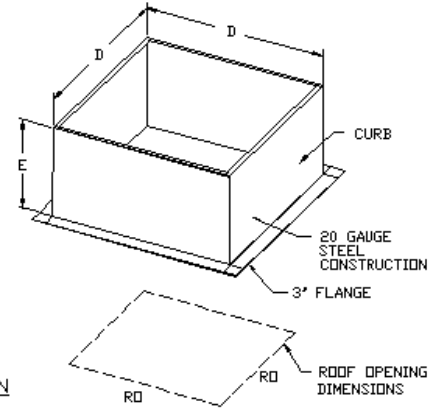

BACKDRAFT DAMPER INSTALLATION

PITCHED CURBS ARE AVAILABLE FOR PITCHED ROOFS.

SPECIFY PITCH:  
EXAMPLE: 7/12 PITCH = 30° SLOPE

DMUA ECONOMY MAKE-UP AIR UNITS DIMENSIONAL DATA

FAN MODEL	HT	W	B	C	RD	WEIGHT LB
DMUA14	12 5/8	27 5/16	2	21	16	45
DMUA18	14 3/8	33 9/16	2	26	20	67

CURB DIMENSIONAL DATA

FAN MODEL	D	E
DMUA14	19 1/2	12
DMUA18	24 1/2	12