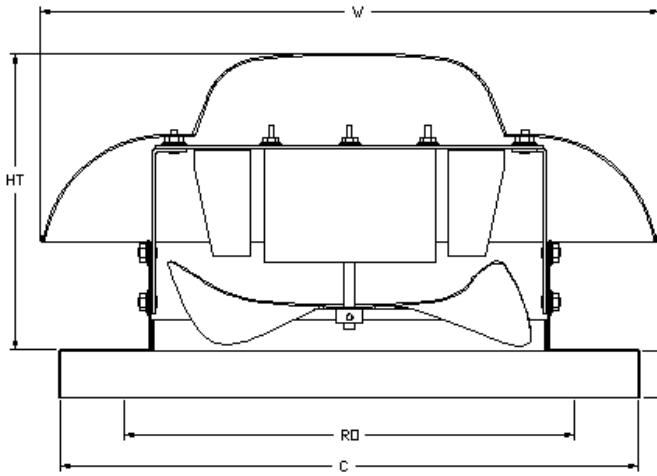

BACKDRAFT DAMPER INSTALLATION

PITCHED CURBS ARE AVAILABLE FOR PITCHED ROOFS.

SPECIFY PITCH:  
EXAMPLE: 7/12 PITCH = 30° SLOPE

DMUA ECONOMY MAKE-UP AIR UNITS DIMENSIONAL DATA

FAN MODEL	HT	W	B	C	RD	WEIGHT LB
DMUA14	12 5/8	27 5/16	2	21	16	45
DMUA18	14 3/8	33 9/16	2	26	20	67

CURB DIMENSIONAL DATA

FAN MODEL	D	E
DMUA14	19 1/2	12
DMUA18	24 1/2	12