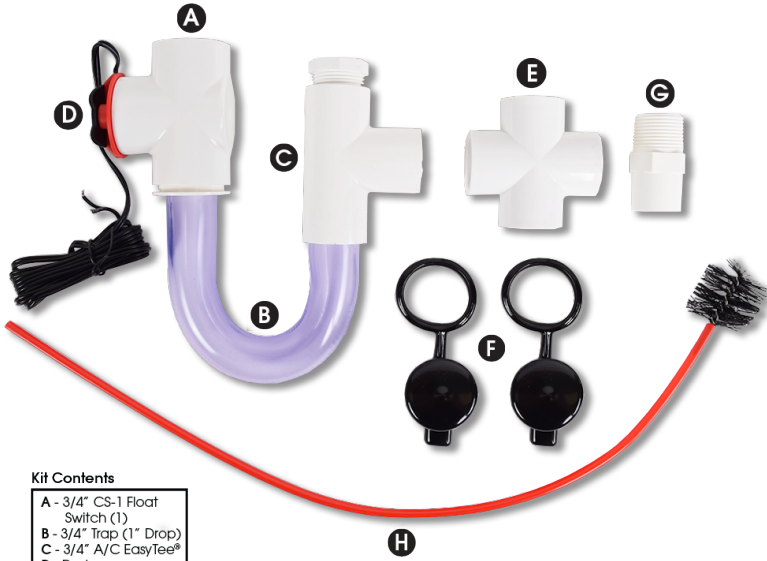

April 2017

<http://media.diversitech.com/doc/DOC11868.pdf>

Page 1 of 1

ClearVue™ Tube & Traps

Simple, clear PVC tubing used for condensate drain lines and drain traps, allowing easy visibility of condensate flow.

Drain Trap Kits

Clear PVC traps with multiple cleanouts for easy maintenance.

Catalog No.	Description	UOM	Order Multiple	List Price
DTK113	Drain Trap Kit - 3/4 in. clear U trap	EA	1	\$23.88
DTK113B	Drain Trap Kit - 3/4 in. clear U trap w/ brush	EA	1	\$30.08
DTK205	Drain Trap Kit - 3/4 in. deep U trap with float switch	EA	1	\$92.76
DTK207	Drain Trap Kit - 3/4 in. standard w/ float switch and cross	EA	1	\$88.48
DTK210	Drain Trap Kit - 3/4 in. standard w/ float switch	EA	1	\$83.16

DRAIN TRAP KIT CONTENTS

- Kit Contents**
- A - 3/4" CS-1 Float Switch (1)
 - B - 3/4" Trap - (3" Drop)
 - C - 3/4" A/C EasyTee®
 - D - Reducer
 - E - 3/4" Adapter
 - F - Cleaning Brush (1)

DRAIN TRAP KIT CONTENTS cont.

DTK207

- Kit Contents**
- A - 3/4" CS-1 Float Switch (1)
 - B - 3/4" Trap - (1" Drop)
 - C - 3/4" A/C EasyTee®
 - D - Reducer
 - E - 3/4" Cross
 - F - Black Caps (2)
 - G - 3/4" Adapter
 - H - Cleaning Brush (1)