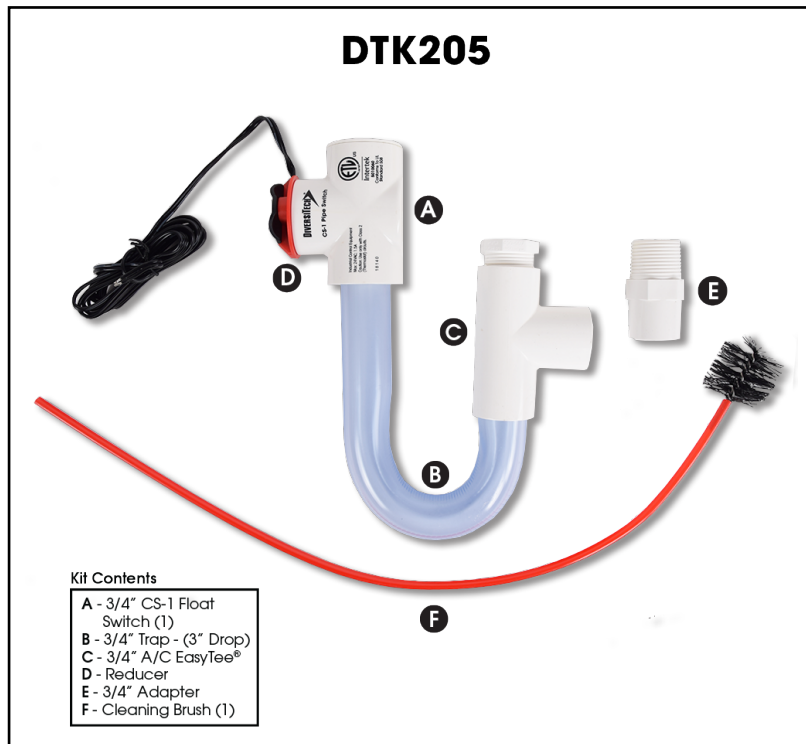

April 2017

<http://media.diversitech.com/doc/DOC11868.pdf>

Page 1 of 1

ClearVue™ Tube & Traps

Simple, clear PVC tubing used for condensate drain lines and drain traps, allowing easy visibility of condensate flow.

Drain Trap Kits

Clear PVC traps with multiple cleanouts for easy maintenance.

Catalog No.	Description	UOM	Order Multiple	List Price
DTK113	Drain Trap Kit - 3/4 in. clear U trap	EA	1	\$23.88
DTK113B	Drain Trap Kit - 3/4 in. clear U trap w/ brush	EA	1	\$30.08
DTK205	Drain Trap Kit - 3/4 in. deep U trap with float switch	EA	1	\$92.76
DTK207	Drain Trap Kit - 3/4 in. standard w/ float switch and cross	EA	1	\$88.48
DTK210	Drain Trap Kit - 3/4 in. standard w/ float switch	EA	1	\$83.16

DRAIN TRAP KIT CONTENTS

- Kit Contents**
- A - 3/4" CS-1 Float Switch (1)
 - B - 3/4" Trap - (3" Drop)
 - C - 3/4" A/C EasyTee®
 - D - Reducer
 - E - 3/4" Adapter
 - F - Cleaning Brush (1)

DRAIN TRAP KIT CONTENTS cont.

DTK207

- Kit Contents**
- A - 3/4" CS-1 Float Switch (1)
 - B - 3/4" Trap - (1" Drop)
 - C - 3/4" A/C EasyTee®
 - D - Reducer
 - E - 3/4" Cross
 - F - Black Caps (2)
 - G - 3/4" Adapter
 - H - Cleaning Brush (1)