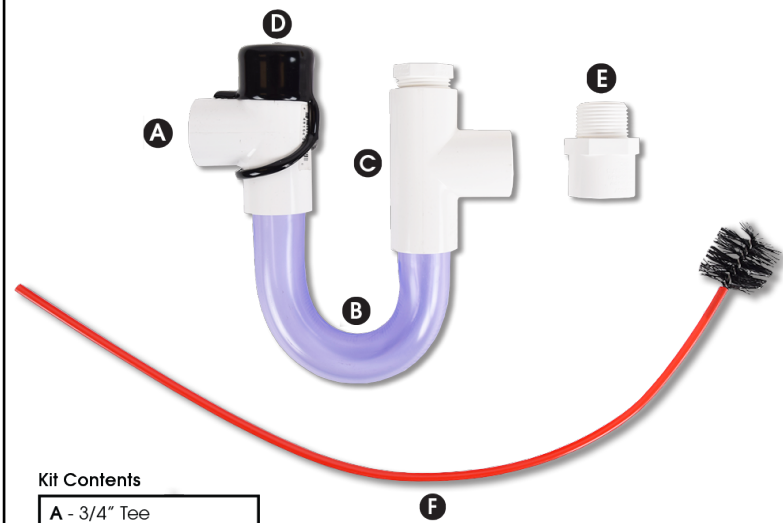

DRAIN TRAP KIT CONTENTS

- Kit Contents**
- A - 3/4" CS-1 Float Switch (1)
 - B - 3/4" Trap - (3" Drop)
 - C - 3/4" A/C EasyTee®
 - D - Reducer
 - E - 3/4" Adapter
 - F - Cleaning Brush (1)

DRAIN TRAP KIT CONTENTS cont.

DTK207

- Kit Contents**
- A - 3/4" CS-1 Float Switch (1)
 - B - 3/4" Trap - (1" Drop)
 - C - 3/4" A/C EasyTee®
 - D - Reducer
 - E - 3/4" Cross
 - F - Black Caps (2)
 - G - 3/4" Adapter
 - H - Cleaning Brush (1)

DTK210

- Kit Contents**
- A - 3/4" CS-1 Float Switch (1)
 - B - 3/4" Trap - (1" Drop)
 - C - 3/4" A/C EasyTee®
 - D - Reducer
 - E - 3/4" Adapter
 - F - Cleaning Brush (1)

DTK113

- Kit Contents**
- A - 3/4" Tee
 - B - 3/4" Trap - (1" Drop)
 - C - 3/4" A/C EasyTee®
 - D - Black Cap (1)
 - E - 3/4" Adapter

DTK113B

- Kit Contents**
- A - 3/4" Tee
 - B - 3/4" Trap - (1" Drop)
 - C - 3/4" A/C EasyTee®
 - D - Black Cap (1)
 - E - 3/4" Adapter
 - F - Cleaning Brush (1)