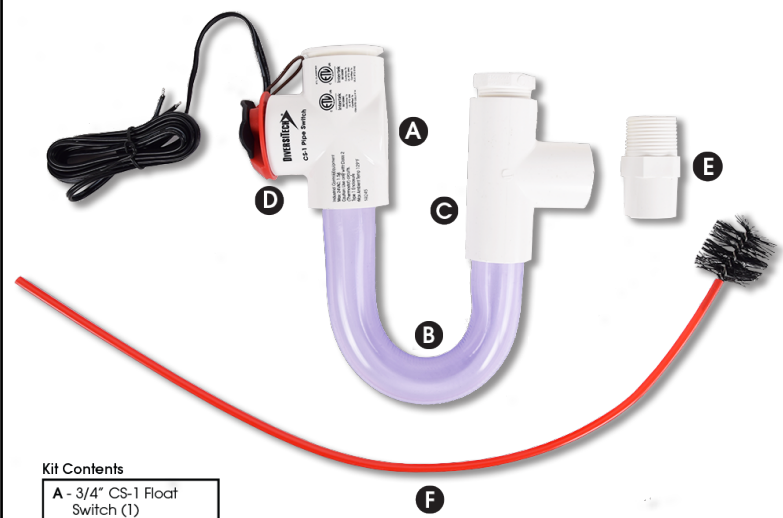

April 2017

<http://media.diversitech.com/doc/DOC11868.pdf>

Page 1 of 1

ClearVue™ Tube & Traps

Simple, clear PVC tubing used for condensate drain lines and drain traps, allowing easy visibility of condensate flow.

DRAIN TRAP KIT CONTENTS

- Kit Contents**
- A - 3/4" CS-1 Float Switch (1)
 - B - 3/4" Trap - (3" Drop)
 - C - 3/4" A/C EasyTee®
 - D - Reducer
 - E - 3/4" Adapter
 - F - Cleaning Brush (1)

DRAIN TRAP KIT CONTENTS cont.

DTK207

- Kit Contents**
- A - 3/4" CS-1 Float Switch (1)
 - B - 3/4" Trap - (1" Drop)
 - C - 3/4" A/C EasyTee®
 - D - Reducer
 - E - 3/4" Cross
 - F - Black Caps (2)
 - G - 3/4" Adapter
 - H - Cleaning Brush (1)

DTK210

- Kit Contents**
- A - 3/4" CS-1 Float Switch (1)
 - B - 3/4" Trap - (1" Drop)
 - C - 3/4" A/C EasyTee®
 - D - Reducer
 - E - 3/4" Adapter
 - F - Cleaning Brush (1)

DTK113

- Kit Contents**
- A - 3/4" Tee
 - B - 3/4" Trap - (1" Drop)
 - C - 3/4" A/C EasyTee®
 - D - Black Cap (1)
 - E - 3/4" Adapter