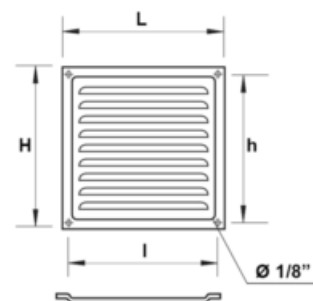

## MVM

Square, Metal grille with mosquito screen

MODEL	MEASUREMENTS (IN)				
	L	H	l	h	AIR PASS (sq.FT)
MVM 125 S	4 15/16	4 15/16	4 3/8	4 3/8	0.042
MVM 150 S	5 7/8	5 7/8	5 3/8	5 3/8	0.743
MVM 200 S	7 7/8	7 7/8	7 3/16	7 3/16	0.1399
MVM 250 S	9 13/16	9 13/16	9 3/16	9 3/16	0.2411
MVM 300 S	11 13/16	11 13/16	11 3/16	11 3/16	0.3014

## MVVM

Plastic Hood - Mounting from the inside of building

MODEL	LENGTH	AIR PASS (M <sup>2</sup> )
MVVM 162	-	0,0078
MVVM 162 03	11.8"	
MVVM 162 05	19.7"	
MVVM 162 07	27.6"	
MVVM 162 08	31.5"	