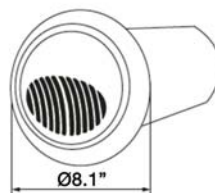

## MVM

Square, Metal grille with mosquito screen

MODEL	MEASUREMENTS (IN)				
	L	H	l	h	AIR PASS (sq.FT)
MVM 125 S	4 15/16	4 15/16	4 3/8	4 3/8	0.042
MVM 150 S	5 7/8	5 7/8	5 3/8	5 3/8	0.743
MVM 200 S	7 7/8	7 7/8	7 3/16	7 3/16	0.1399
MVM 250 S	9 13/16	9 13/16	9 3/16	9 3/16	0.2411
MVM 300 S	11 13/16	11 13/16	11 3/16	11 3/16	0.3014

## MVVM

Plastic Hood - Mounting from the inside of building

MODEL	LENGTH	AIR PASS (M <sup>2</sup> )
MVVM 162	-	0,0078
MVVM 162 03	11.8"	
MVVM 162 05	19.7"	
MVVM 162 07	27.6"	
MVVM 162 08	31.5"	