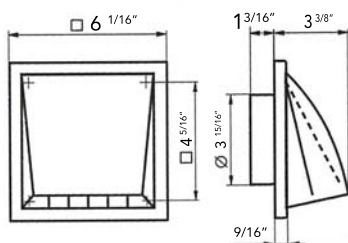

MV 102 VK/MV 122 VK SERIES

Vent Plastic Cap

MV 102 VK