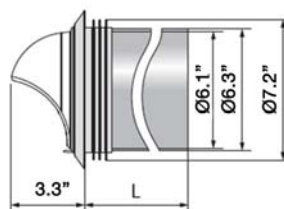

## MVM

Square, Metal grille with mosquito screen

MODEL	MEASUREMENTS (IN)				
	L	H	l	h	AIR PASS (sq.FT)
MVM 125 S	4 15/16	4 15/16	4 3/8	4 3/8	0.042
MVM 150 S	5 7/8	5 7/8	5 3/8	5 3/8	0.743
MVM 200 S	7 7/8	7 7/8	7 3/16	7 3/16	0.1399
MVM 250 S	9 13/16	9 13/16	9 3/16	9 3/16	0.2411
MVM 300 S	11 13/16	11 13/16	11 3/16	11 3/16	0.3014

## MVVM

Plastic Hood - Mounting from the inside of building

MODEL	LENGTH	AIR PASS (M <sup>2</sup> )
MVVM 162	-	0,0078
MVVM 162 03	11.8"	
MVVM 162 05	19.7"	
MVVM 162 07	27.6"	
MVVM 162 08	31.5"	