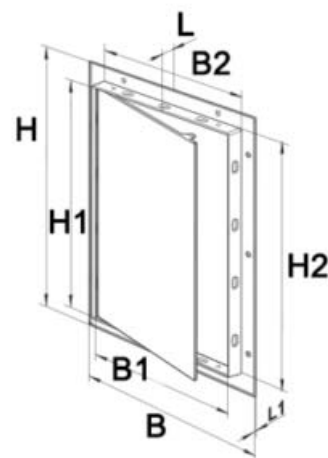

ACCESSORIES

D SERIES

Access Doors

MODEL	DIMENSIONS							
	H	B	H1	B1	H2	L1	L	B2
D 150x200	8.5"	6.6"	6.8"	4.8"	7.6"	0.2"	1"	5.8"
D 200x200	8.5"	8.5"	6.8"	6.8"	7.8"	0.2"	1"	7.8"
D 200x250	10.5"	8.5"	8.8"	6.8"	9.7"	0.2"	1"	7.8"
D 200x300	12.5"	8.5"	10.7"	6.8"	11.7"	0.2"	1"	7.8"
D 200x400	16.4"	8.5"	14.7"	6.8"	15.6"	0.2"	1"	7.8"
D 250x300	13.7"	10.5"	11.9"	8.8"	12.9"	0.2"	1"	9.7"
D 250x400	16.4"	10.5"	14.7"	8.8"	15.6"	0.2"	1"	9.7"
D 300x300	12.5"	12.5"	10.7"	10.7"	11.7"	0.2"	1"	11.7"

MODEL	MEASUREMENTS (IN)							
	H	B	H1	B1	H2	L1	L	B2
DD 200x300	13 1/4	9 5/16	11 7/16	7 7/16	11 11/16	1/8	13/16	7 3/4

FL SERIES

Grille with LED Light

MODEL	LED LAMP	VOLTAGE	COLOUR	LAMP CAP	THERMAL BOX
FL 100 LED	3 W	120 V	Cool White	GU10	Yes

MODEL	DIMENSIONS			
	D	D1	L	L1
FL 100 LED	5.6"	3.9"	3.4"	0.6"

FL 100 LED CHROME

FL 100 LED WHITE