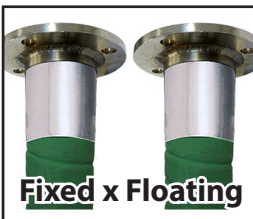

Construction:

Tube - Modified cross-linked polyethylene (MXLPE)

Reinforcement - Multiple textile plies with a steel spiral wire helix

Cover - Green, corrugated EPDM

Branding - FLEXTRAL CH15-200 2" MODIFIED XLPE CHEM-TRAL 200 PSI MAX WP

Temperature Range:

-40°C to +121°C (-40°F to +250°F)

Part No.	I.D. Inches	O.D. Inches	Max W.P. PSI	Vacuum Inches Hg. @ 70°F	Bend Radius Inches	Weight lbs / ft	Standard Lengths
CH15-100	1	1.50	200	Full	5.0	0.56	100'
CH15-125	1¼	1.75	200	Full	6.0	0.70	100'
CH15-150	1½	2.04	200	Full	8.0	0.87	100'
CH15-200	2	2.54	200	Full	9.0	1.08	100'
CH15-250	2½	3.05	150	Full	12.0	1.41	100'
CH15-300	3	3.58	150	Full	18.0	1.81	100'
CH15-400	4	4.69	150	Full	24.0	2.72	100'
CH15-600	6	6.75	125	Full	18.0	4.22	100'

****Caution:** Static wire must be properly grounded during fabrication and tested to ensure static continuity of hose assemblies.

CH12 Ultra-Flex Assemblies

Part No.	Hose Size & Length	End 1	End 2	Attaching Method
CH15-200CEXF015-S6	2" x 15'	Fem Cam 316 SS	Male Cam 316 SS	SS Ferrule
CH15-200CEXF020-S6	2" x 20'	Fem Cam 316 SS	Male Cam 316 SS	SS Ferrule
CH15-200CEXF025-S6	2" x 25'	Fem Cam 316 SS	Male Cam 316 SS	SS Ferrule
CH15-300CEXF015-S6	3" x 15'	Fem Cam 316 SS	Male Cam 316 SS	SS Ferrule
CH15-300CEXF020-S6	3" x 20'	Fem Cam 316 SS	Male Cam 316 SS	SS Ferrule
CH15-300CEXF025-S6	3" x 25'	Fem Cam 316 SS	Male Cam 316 SS	SS Ferrule
CH15-400CEXF015-S6	4" x 15'	Fem Cam 316 SS	Male Cam 316 SS	SS Ferrule
CH15-400CEXF020-S6	4" x 20'	Fem Cam 316 SS	Male Cam 316 SS	SS Ferrule
CH15-400CEXF025-S6	4" x 25'	Fem Cam 316 SS	Male Cam 316 SS	SS Ferrule